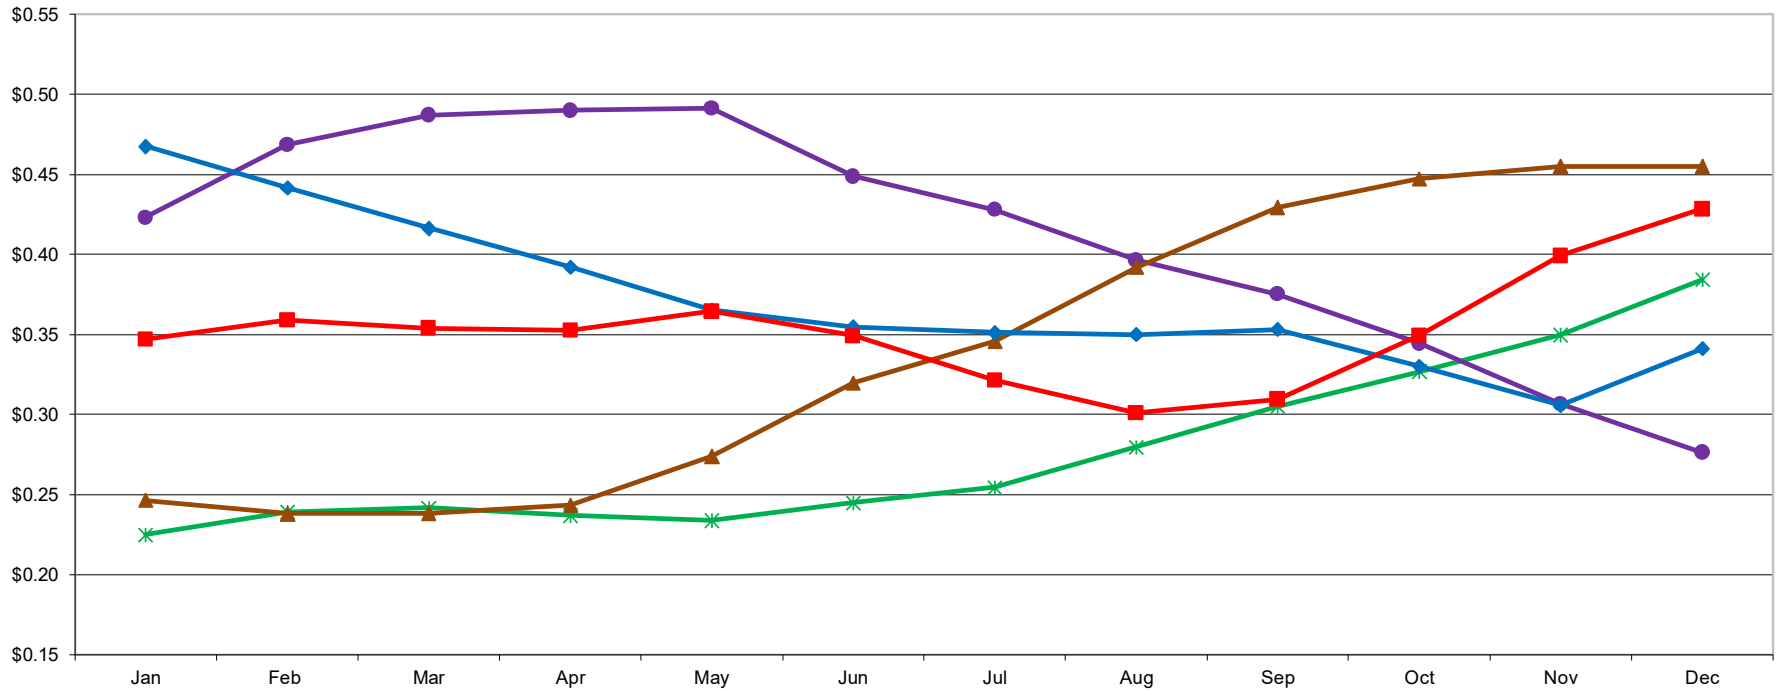

PER POUND

Central Dry Whey Monthly Average Mostly Prices

1/4/2021 - GRAPH/SOURCE USDA, AMS, DMN
USDA/AMS/Dairy Market News, Madison, Wisconsin, (608) 422-8587
Dairy Market News website <http://www.ams.usda.gov/market-news/dairy>
DMN MARS (My Market News) <https://mymarketnews.ams.usda.gov/>

2016 2017 2018 2019 2020