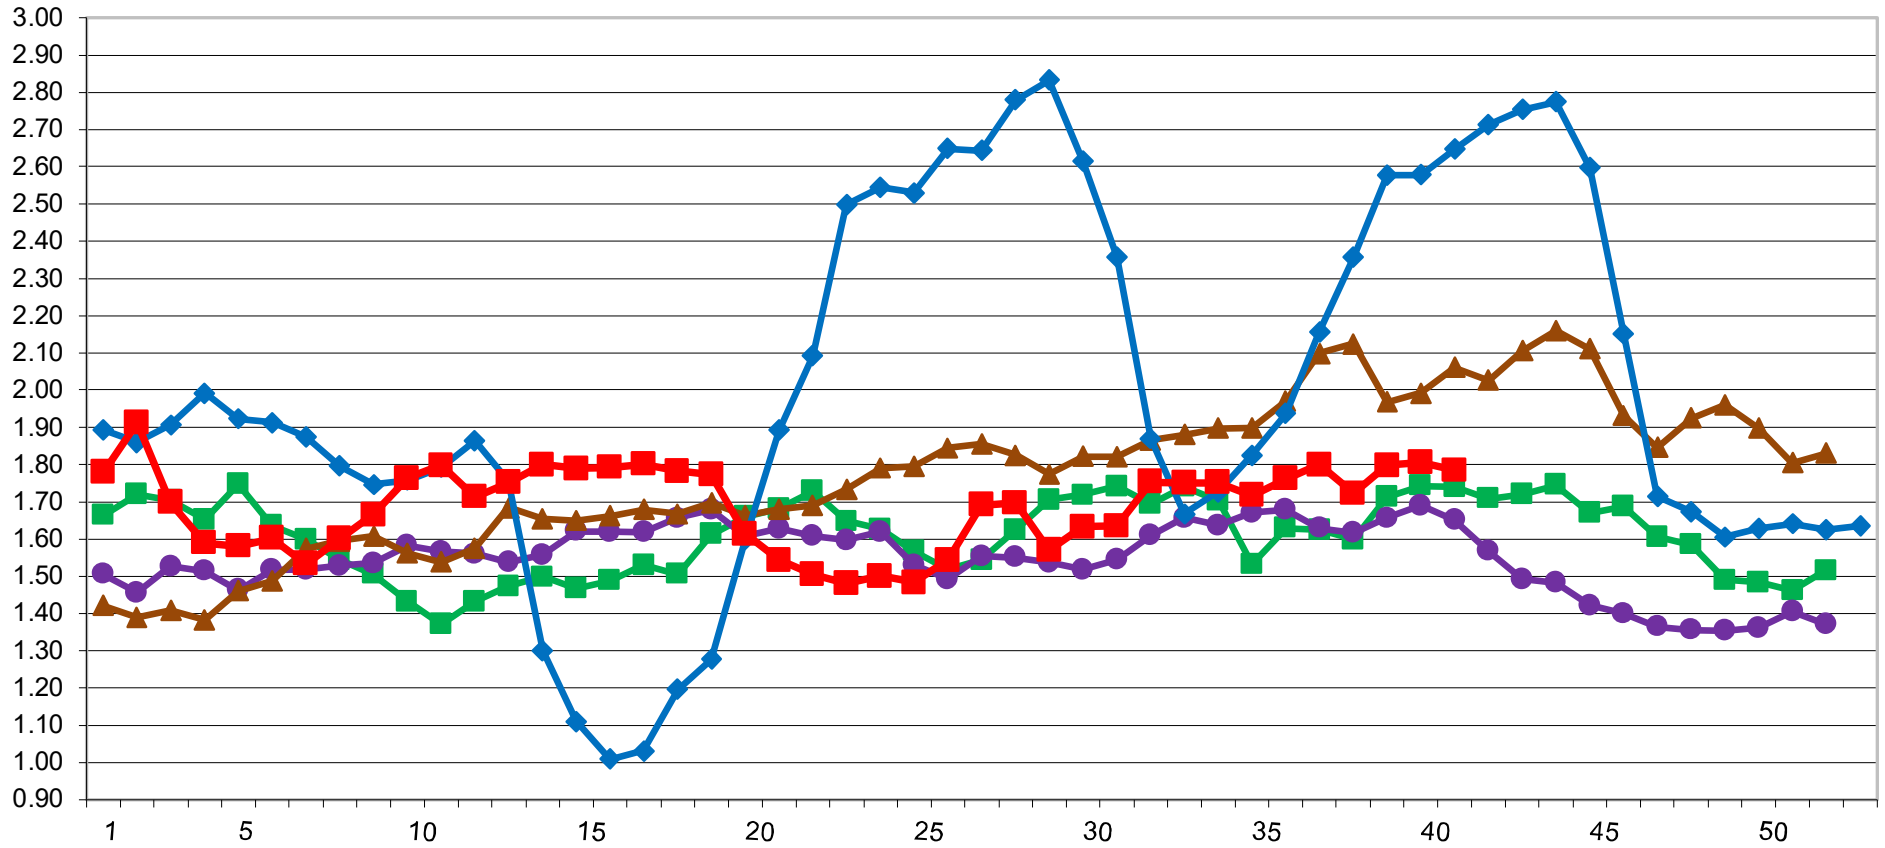

U.S. \$ PER POUND

### CME Weekly Average Cash Cheddar Block Prices

10/15/2021 GRAPH USDA, DMN; SOURCE CME GROUP  
USDA/AMS/Dairy Market News, Madison, Wisconsin, (608) 422-8587  
Dairy Market News website: [www.ams.usda.gov/market-news/dairy](http://www.ams.usda.gov/market-news/dairy)

2017 2018 2019 2020 2021