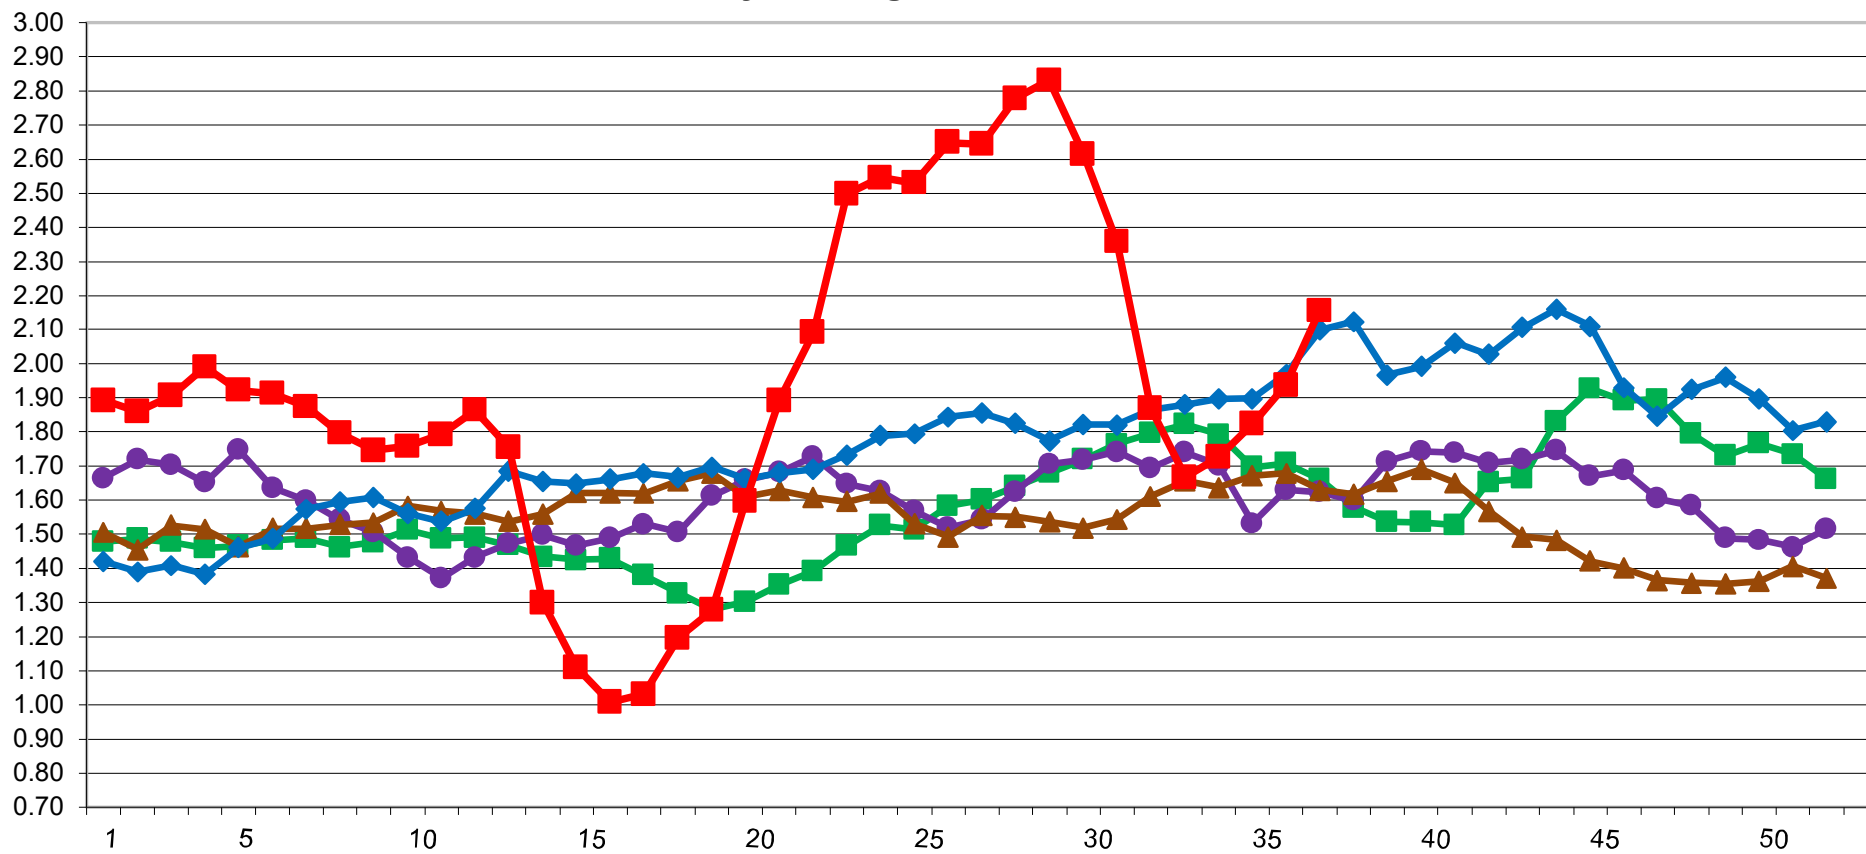

U.S. \$ PER POUND

CME Weekly Average Cash Cheddar Block Prices

9/11/2020 GRAPH USDA, DMN; SOURCE CME GROUP
USDA/AMS/Dairy Market News, Madison, Wisconsin, (608) 422-8587
Dairy Market News website: www.ams.usda.gov/market-news/dairy

2016 2017 2018 2019 2020