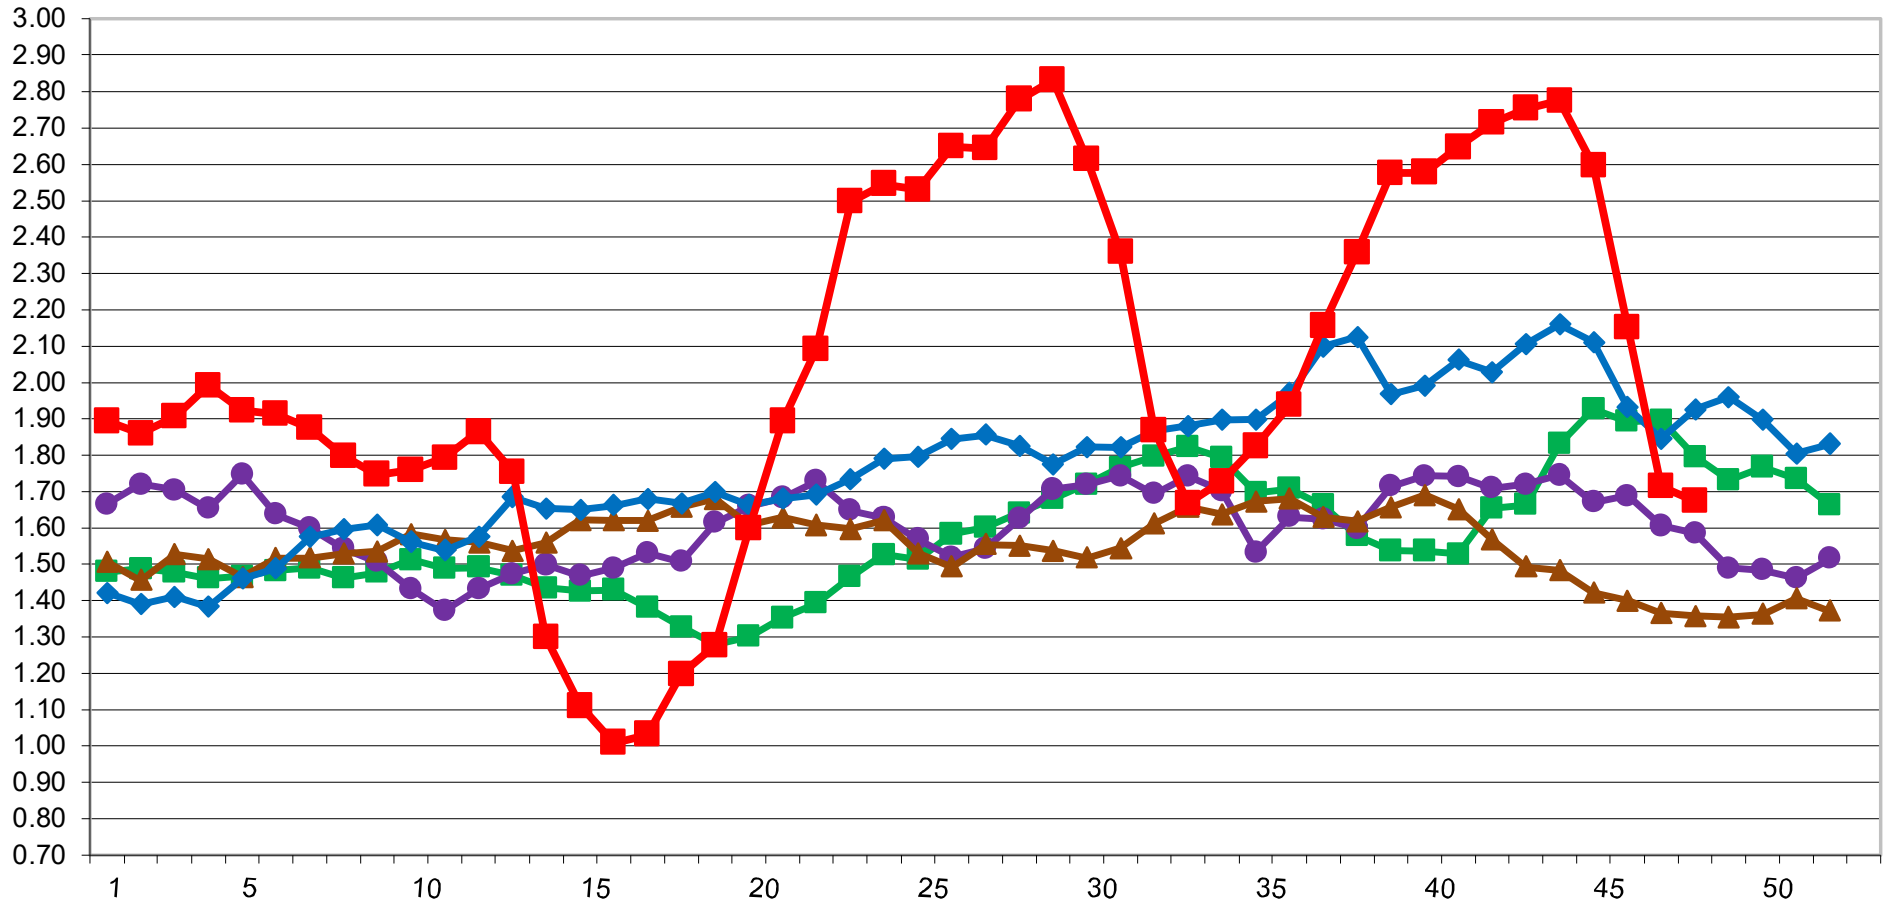

U.S. \$ PER POUND

CME Weekly Average Cash Cheddar Block Prices

11/25/2020 GRAPH USDA, DMN; SOURCE CME GROUP
USDA/AMS/Dairy Market News, Madison, Wisconsin, (608) 422-8587
Dairy Market News website: www.ams.usda.gov/market-news/dairy

2016 2017 2018 2019 2020