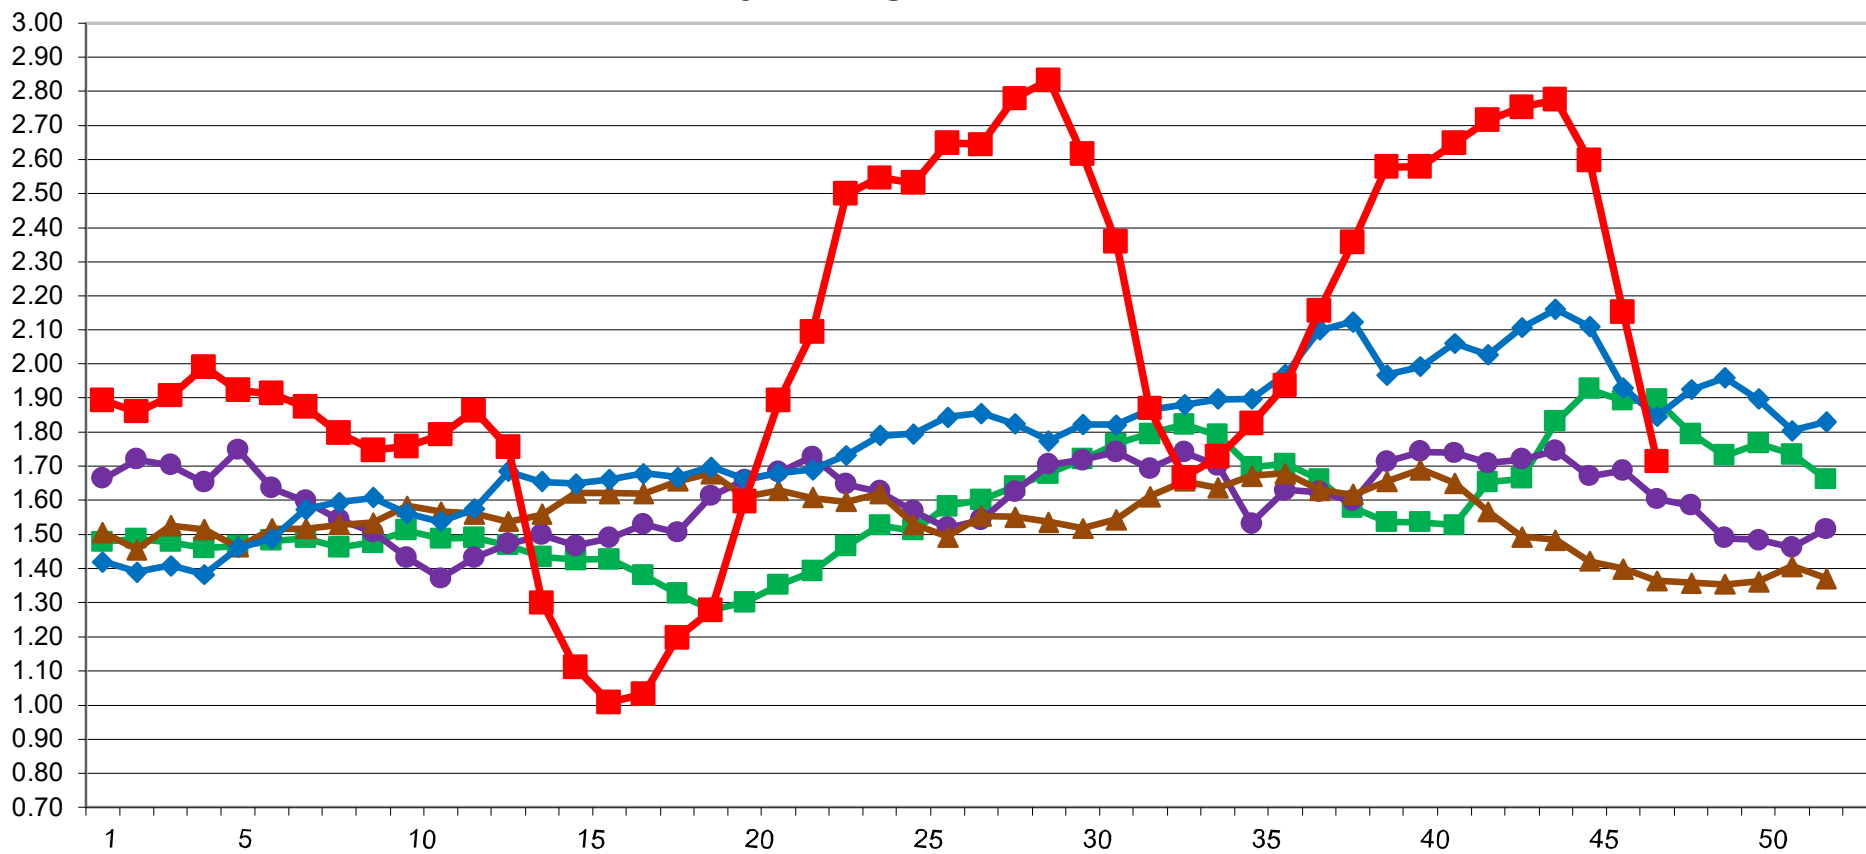

U.S. $ PER POUND

CME Weekly Average Cash Cheddar Block Prices

11/20/2020 GRAPH USDA, DMN; SOURCE CME GROUP
USDA/AMS/Dairy Market News, Madison, Wisconsin, (608) 422-8587
Dairy Market News website: www.ams.usda.gov/market-news/dairy

2016 2017 2018 2019 2020