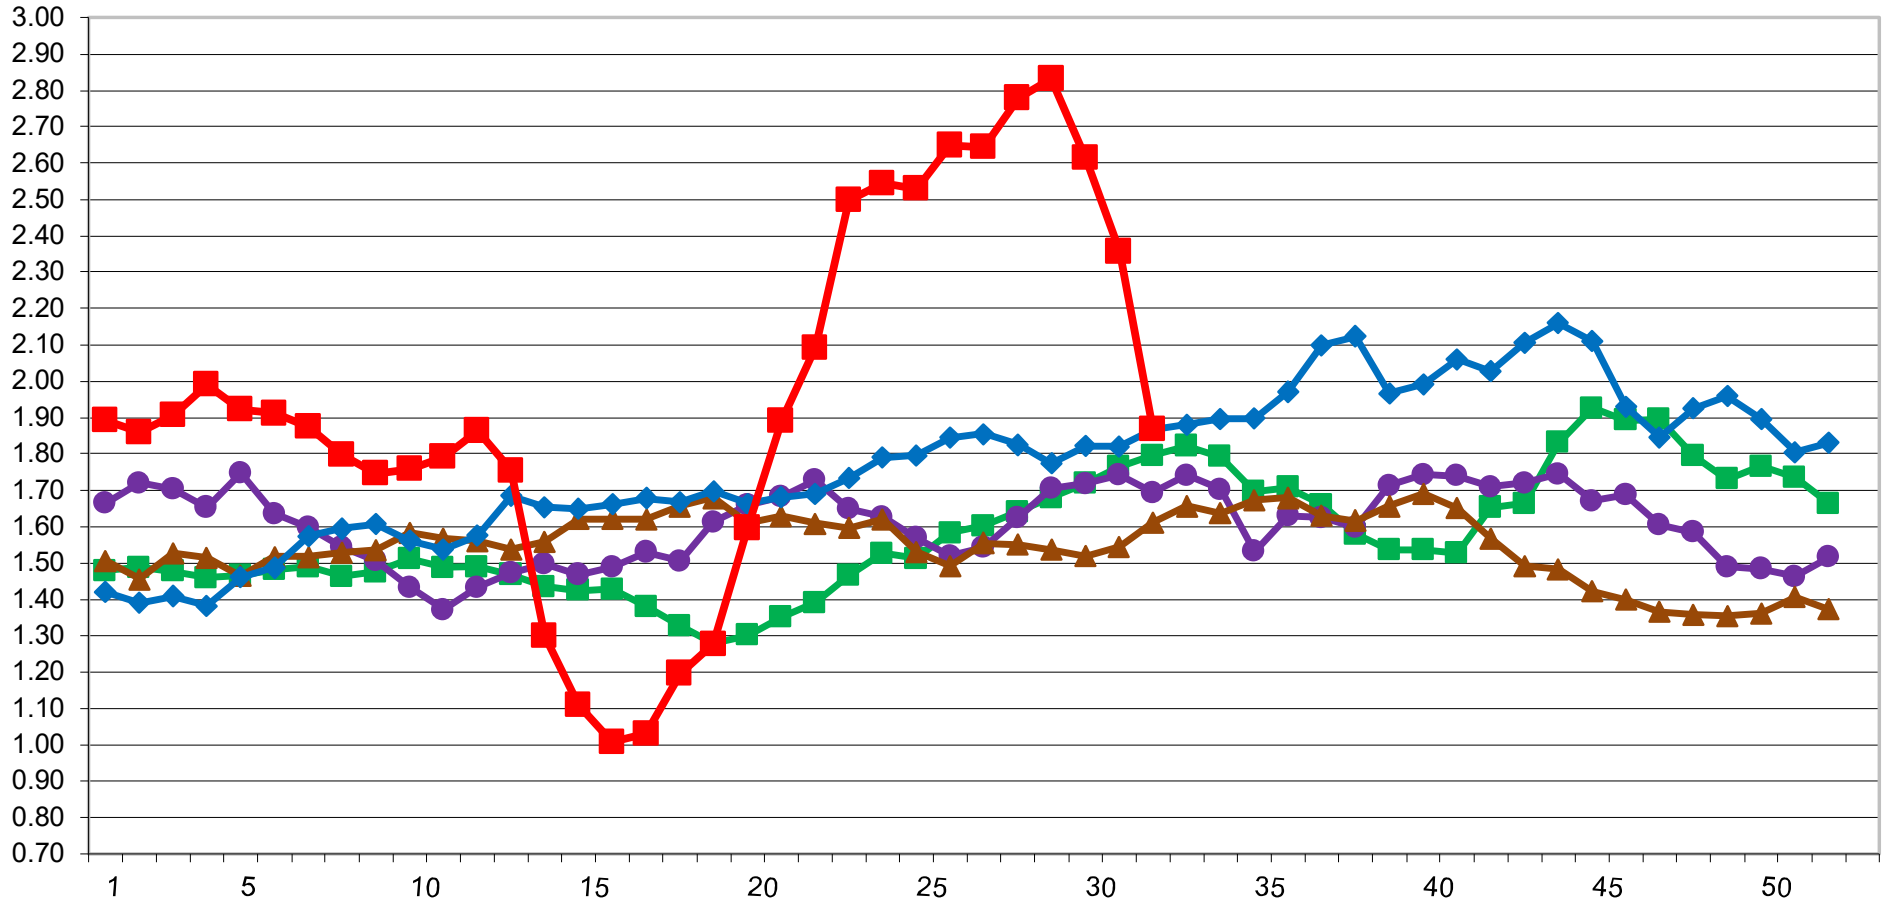

U.S. \$ PER POUND

CME Weekly Average Cash Cheddar Block Prices

8/7/2020 GRAPH USDA, DMN; SOURCE CME GROUP
USDA/AMS/Dairy Market News, Madison, Wisconsin, (608) 422-8587
Dairy Market News website: www.ams.usda.gov/market-news/dairy

2016 2017 2018 2019 2020