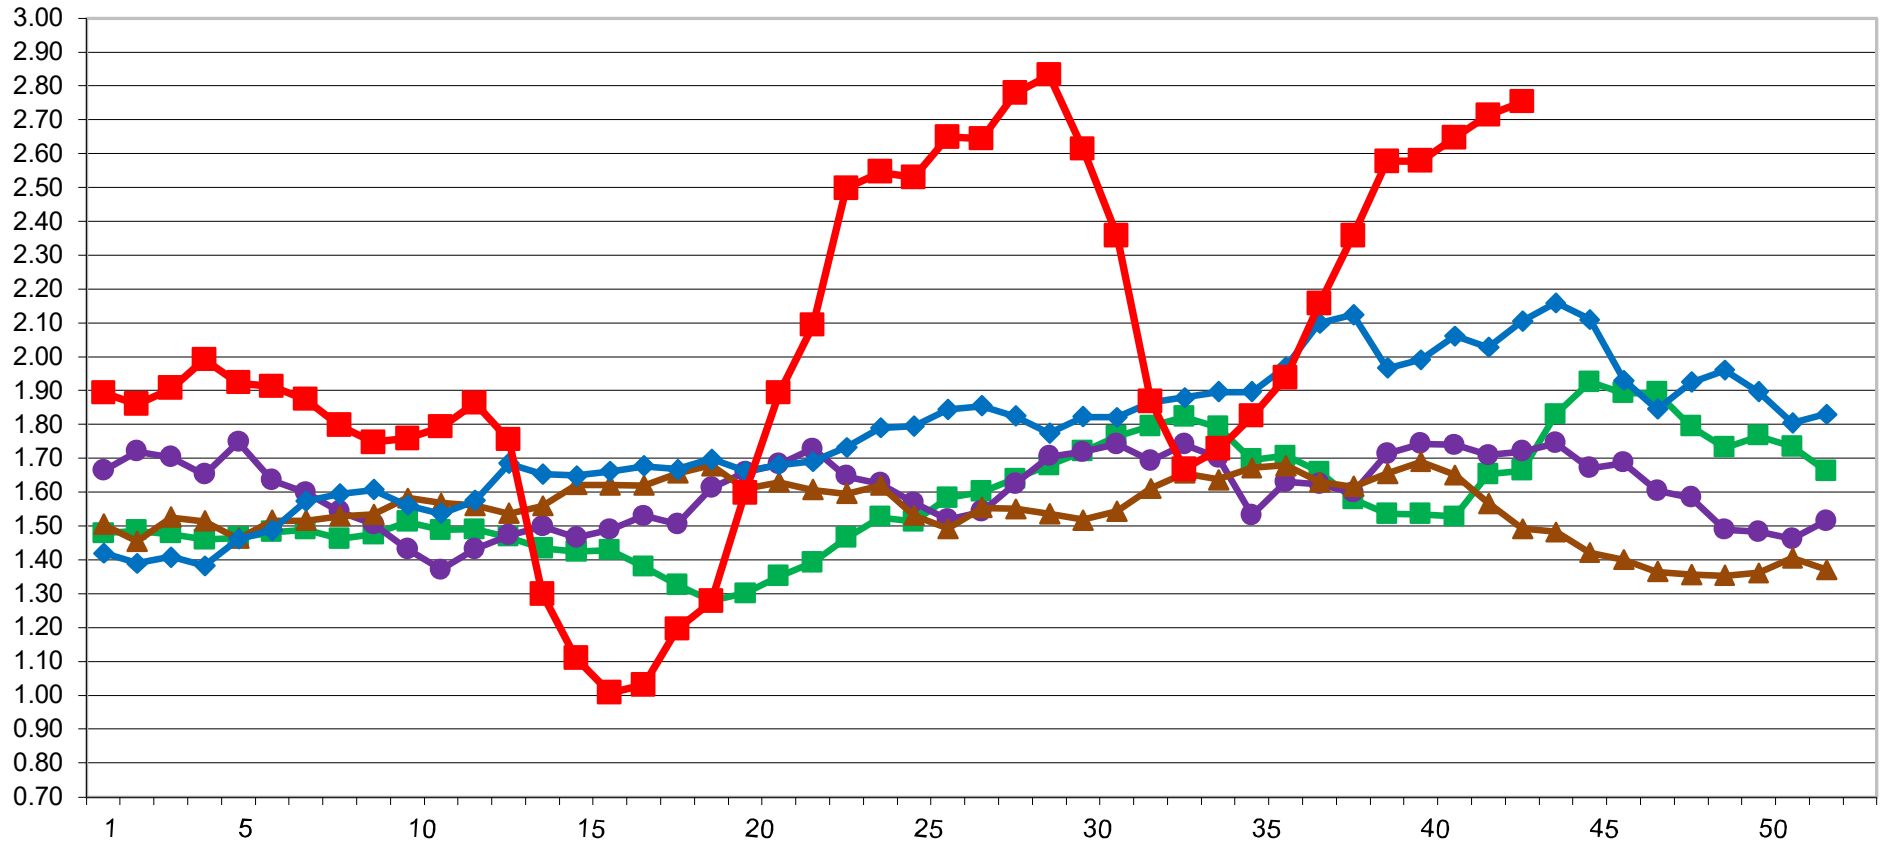

U.S. \$ PER POUND

### CME Weekly Average Cash Cheddar Block Prices

10/23/2020 GRAPH USDA, DMN; SOURCE CME GROUP  
USDA/AMS/Dairy Market News, Madison, Wisconsin, (608) 422-8587  
Dairy Market News website: [www.ams.usda.gov/market-news/dairy](http://www.ams.usda.gov/market-news/dairy)

—■— 2016    —●— 2017    —▲— 2018    —◆— 2019    —■— 2020