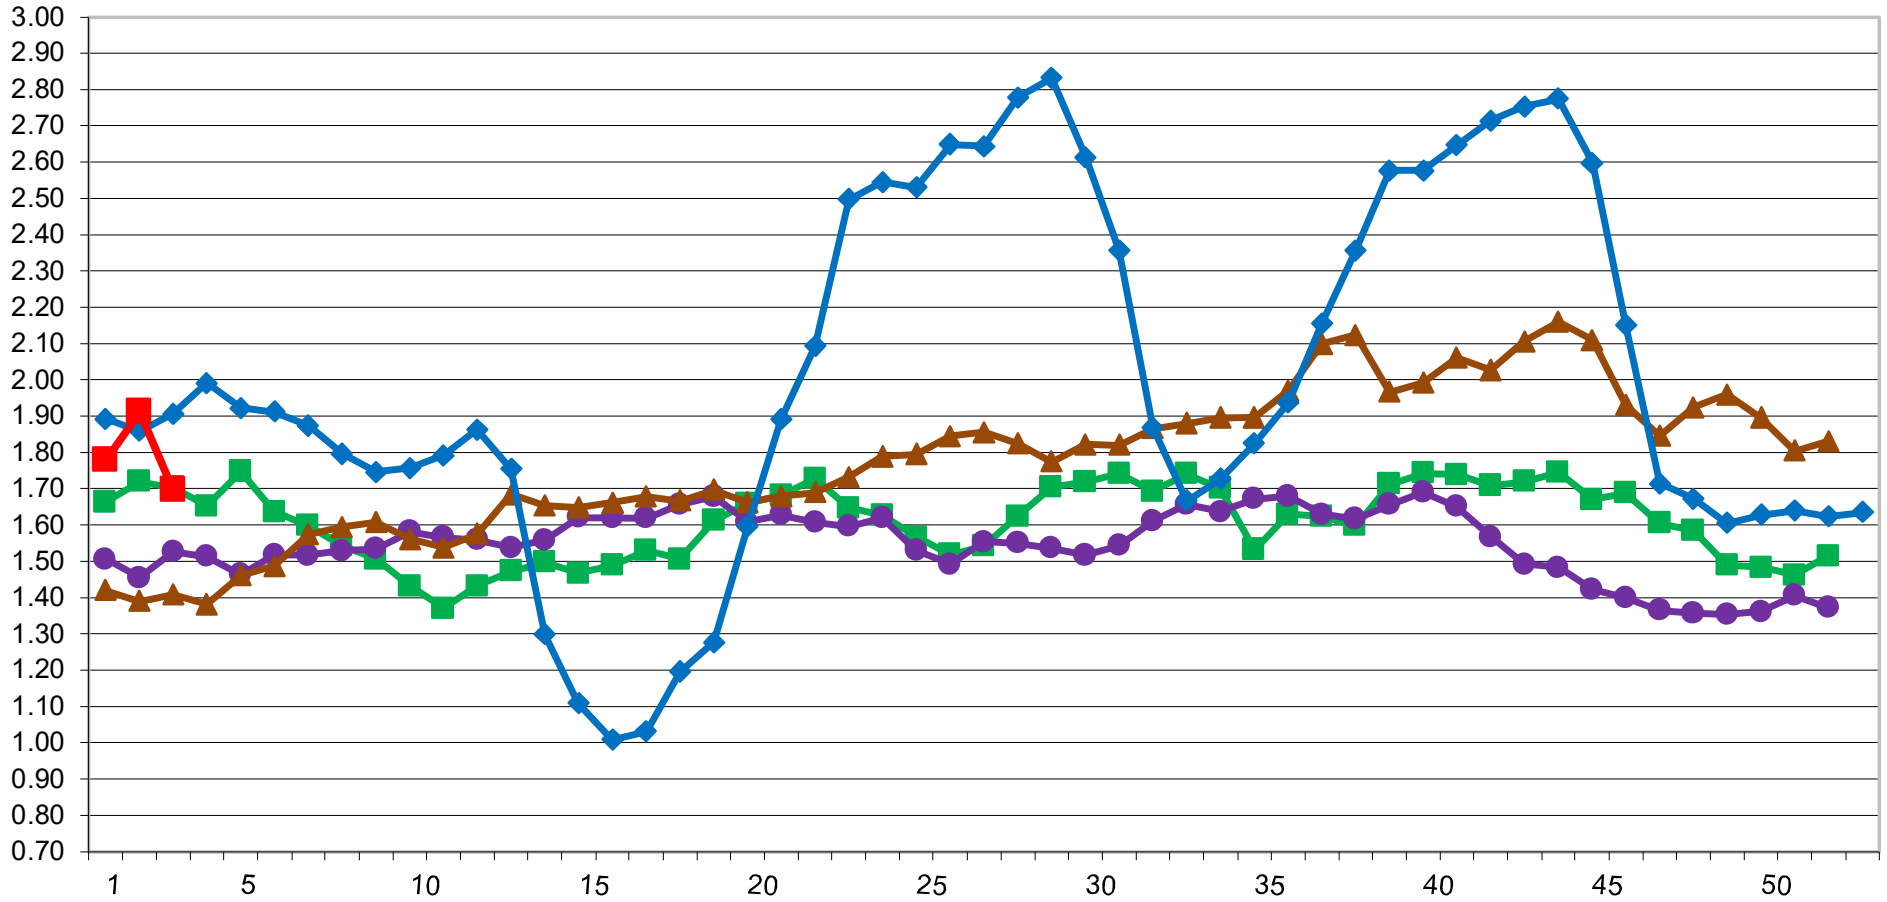

U.S. \$ PER POUND

CME Weekly Average Cash Cheddar Block Prices

01/22/2021 GRAPH USDA, DMN; SOURCE CME GROUP
USDA/AMS/Dairy Market News, Madison, Wisconsin, (608) 422-8587
Dairy Market News website: www.ams.usda.gov/market-news/dairy

2017 2018 2019 2020 2021