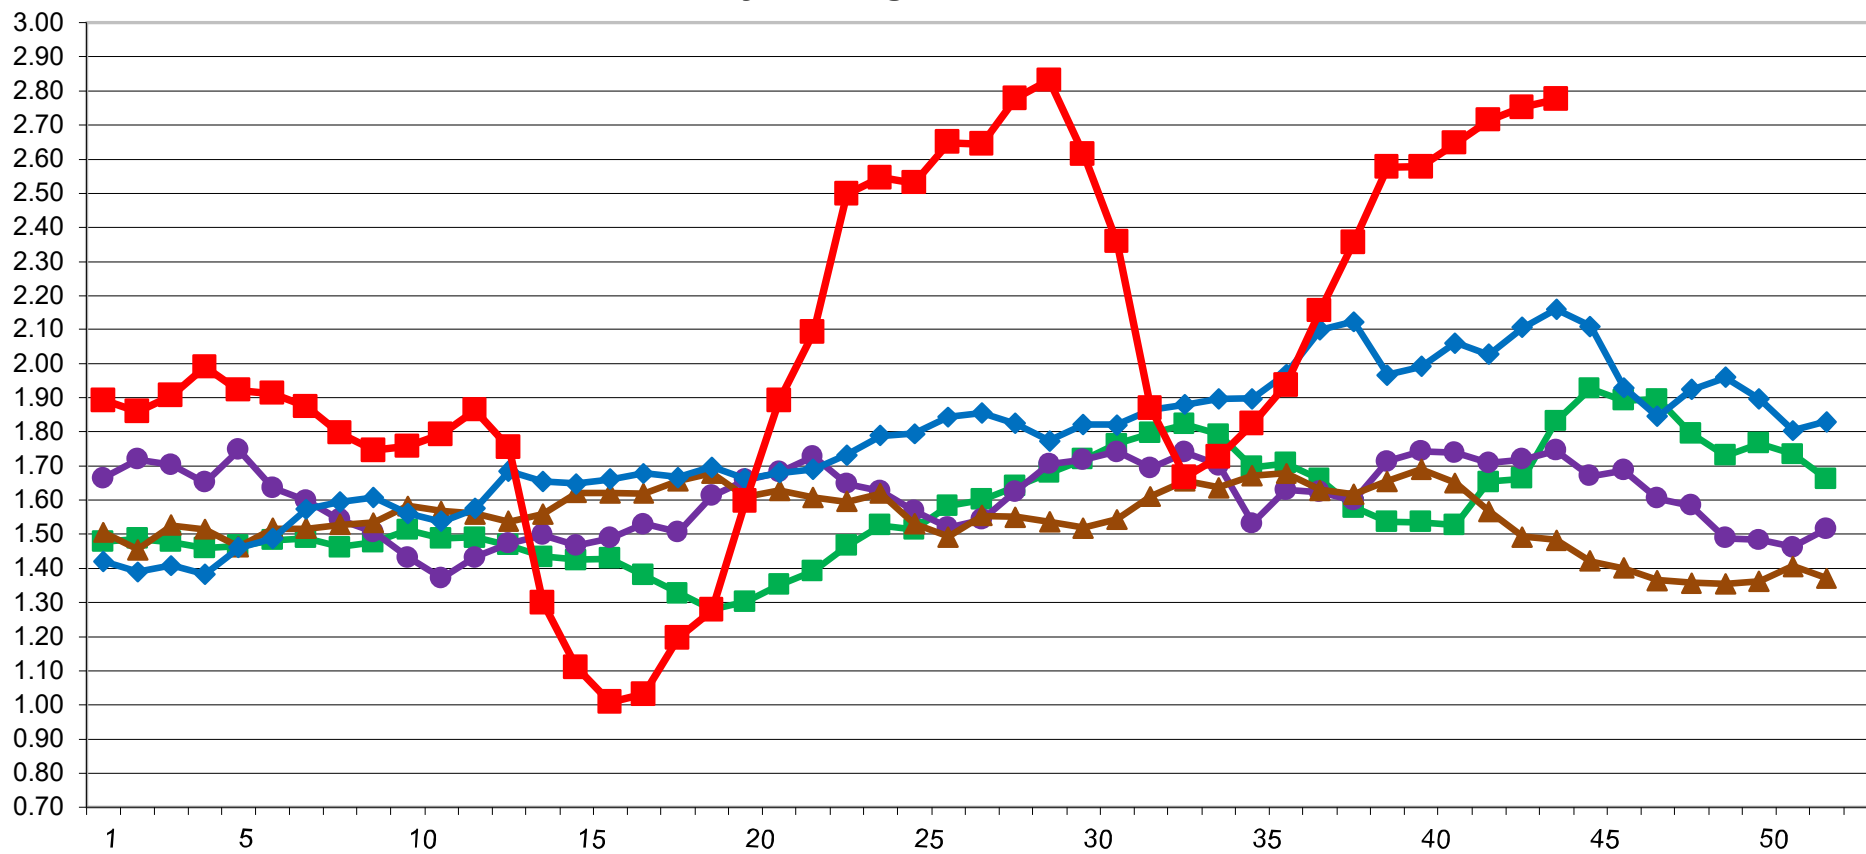

U.S. \$ PER POUND

CME Weekly Average Cash Cheddar Block Prices

10/30/2020 GRAPH USDA, DMN; SOURCE CME GROUP
USDA/AMS/Dairy Market News, Madison, Wisconsin, (608) 422-8587
Dairy Market News website: www.ams.usda.gov/market-news/dairy

2016 2017 2018 2019 2020