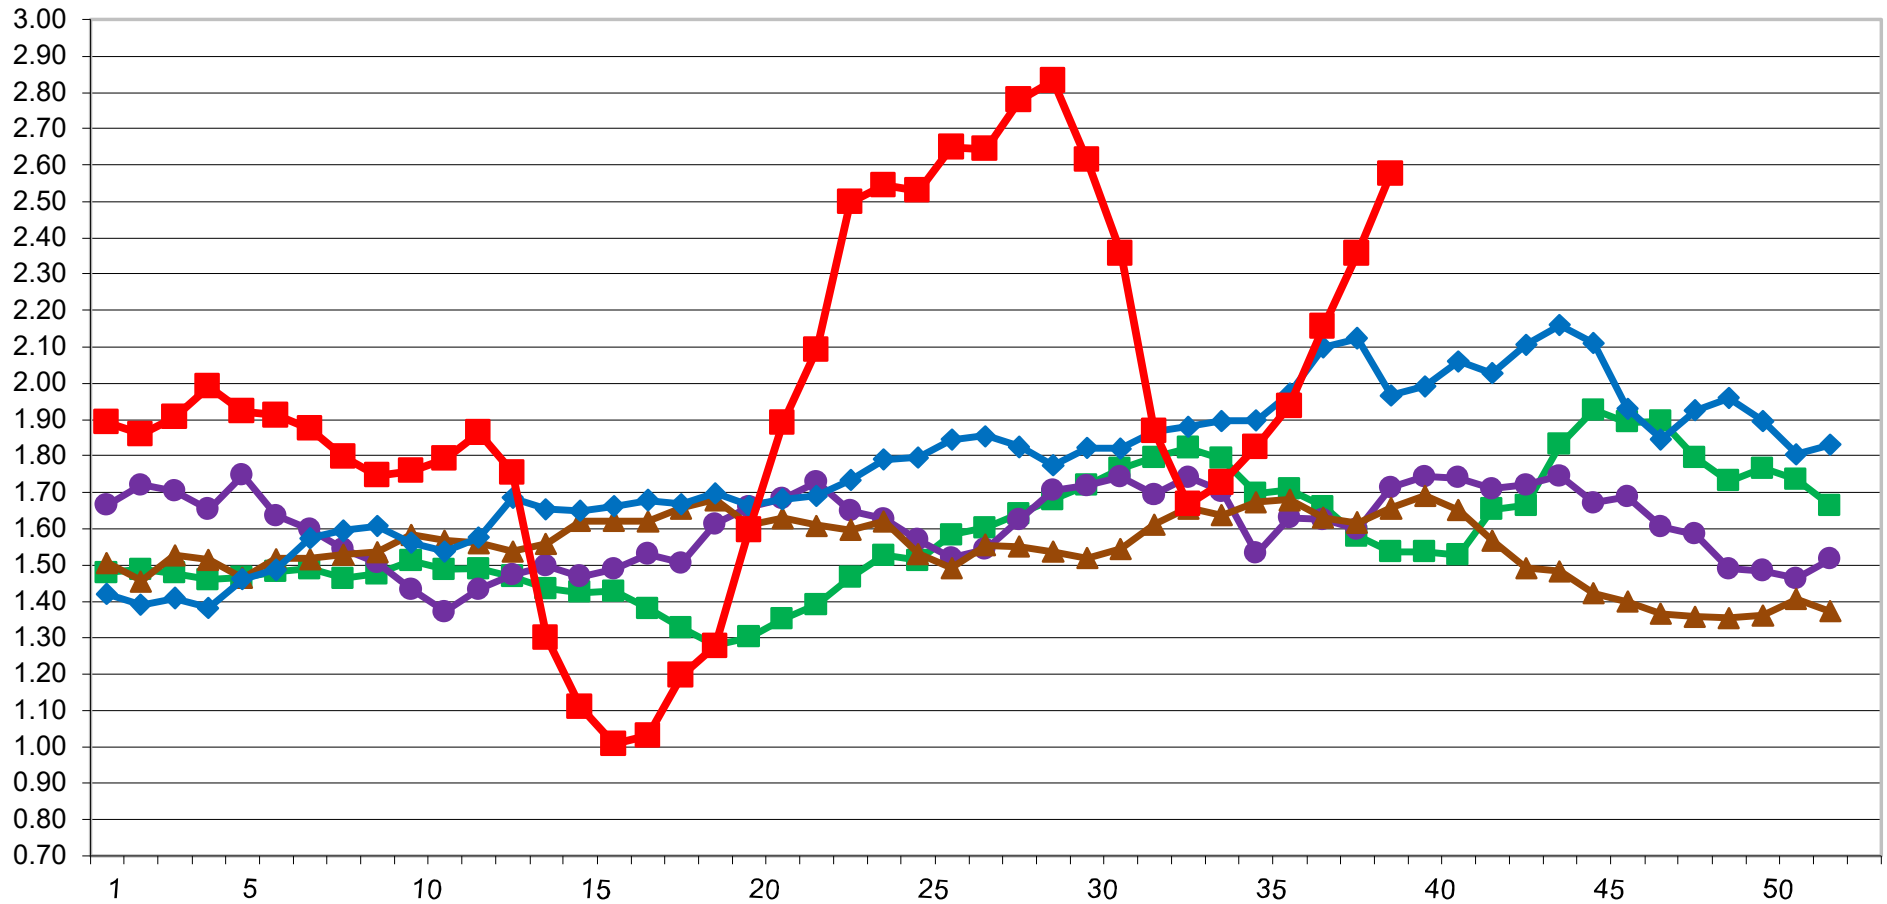

U.S. \$ PER POUND

CME Weekly Average Cash Cheddar Block Prices

9/25/2020 GRAPH USDA, DMN; SOURCE CME GROUP
USDA/AMS/Dairy Market News, Madison, Wisconsin, (608) 422-8587
Dairy Market News website: www.ams.usda.gov/market-news/dairy

2016 2017 2018 2019 2020