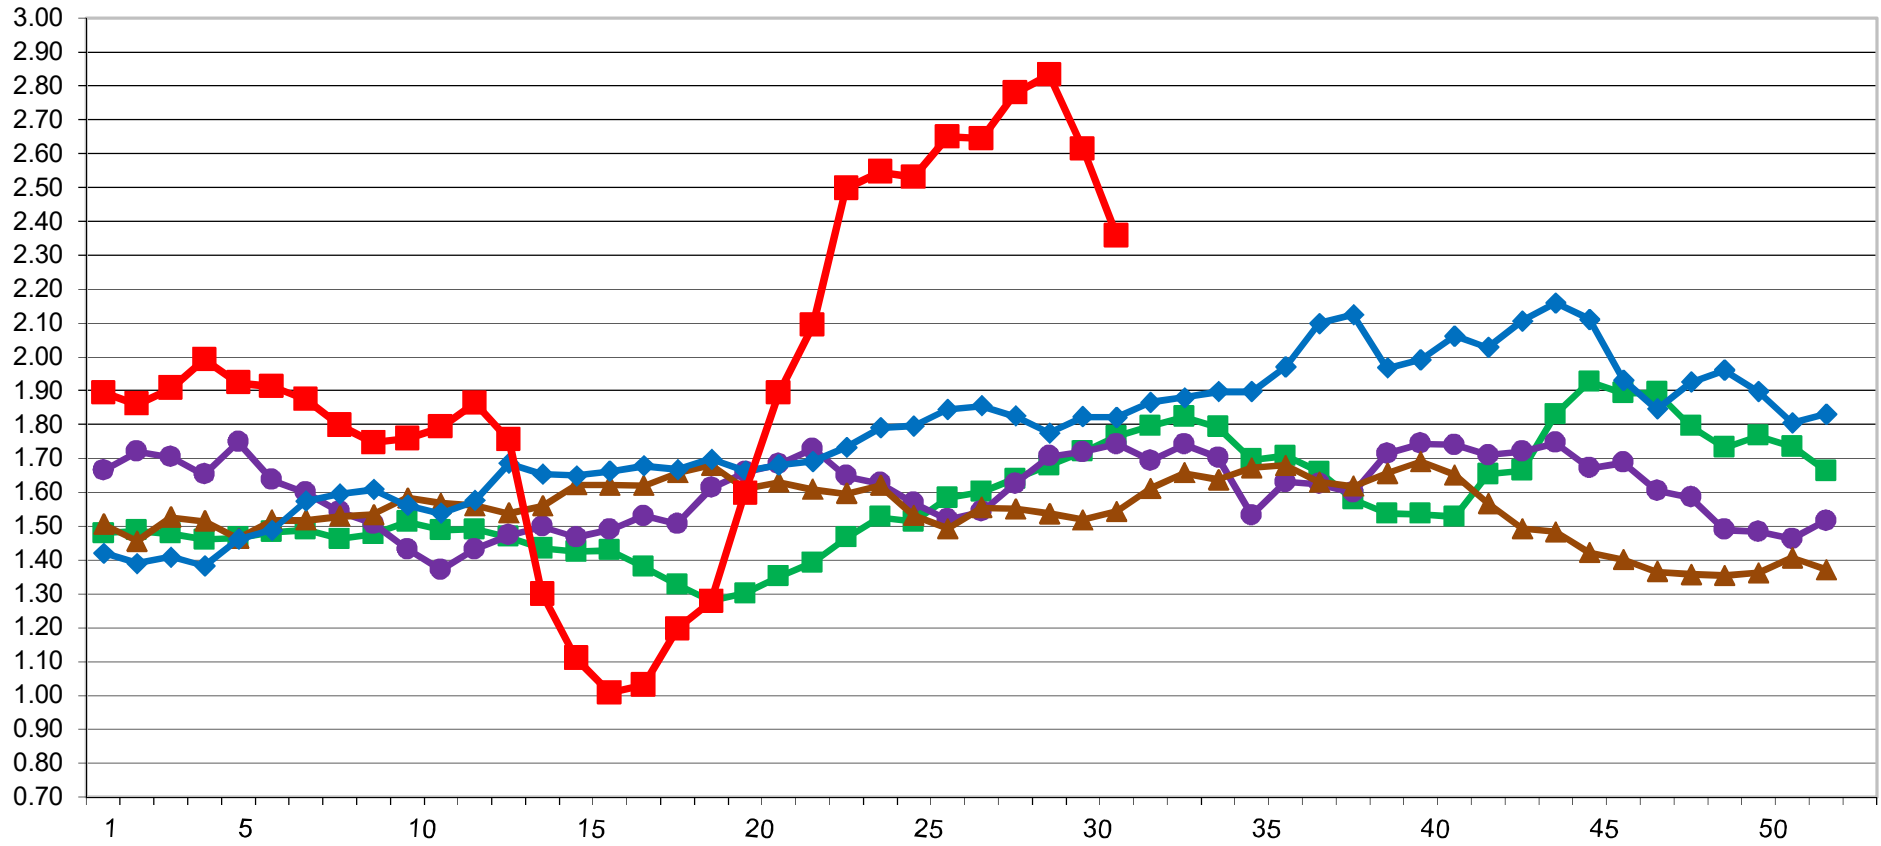

U.S. $ PER POUND

CME Weekly Average Cash Cheddar Block Prices

7/31/2020 GRAPH USDA, DMN; SOURCE CME GROUP
USDA/AMS/Dairy Market News, Madison, Wisconsin, (608) 422-8587
Dairy Market News website: www.ams.usda.gov/market-news/dairy

2016 2017 2018 2019 2020