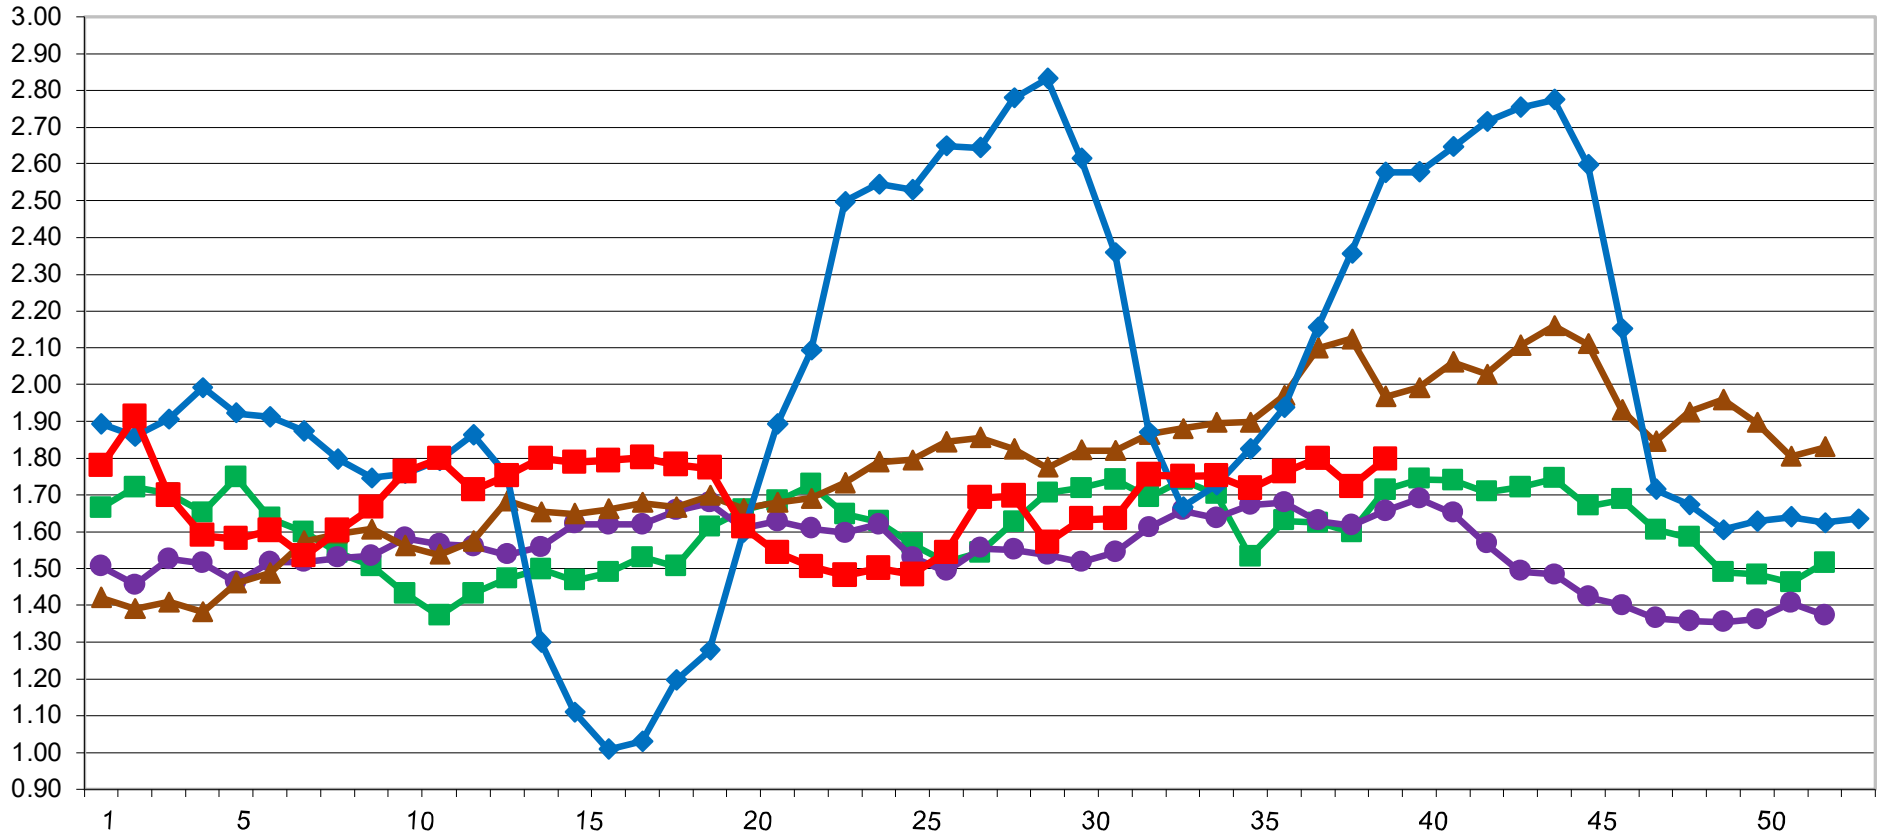

U.S. \$ PER POUND

### CME Weekly Average Cash Cheddar Block Prices

10/01/2021 GRAPH USDA, DMN; SOURCE CME GROUP  
USDA/AMS/Dairy Market News, Madison, Wisconsin, (608) 422-8587  
Dairy Market News website: [www.ams.usda.gov/market-news/dairy](http://www.ams.usda.gov/market-news/dairy)

2017 2018 2019 2020 2021