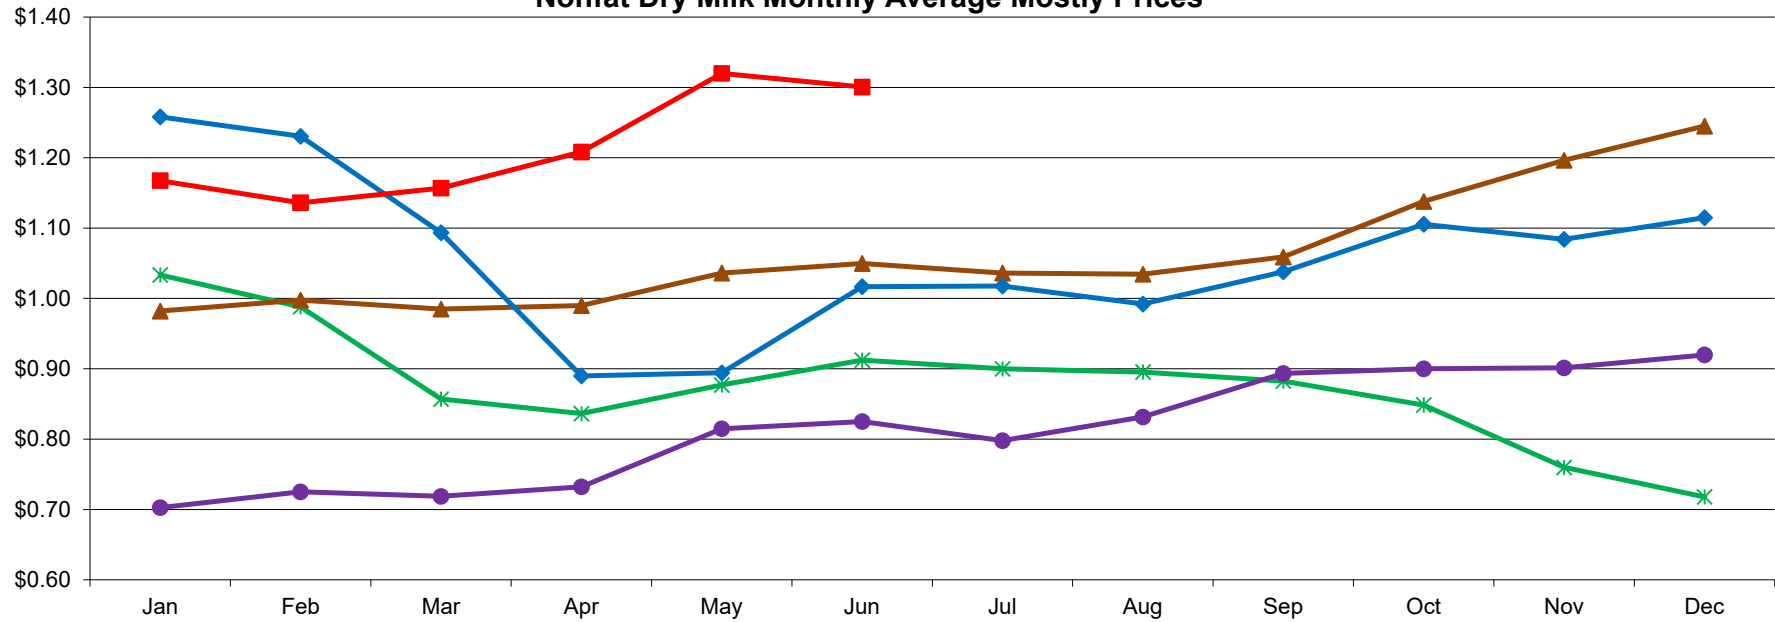

### Central & East Low/Medium Heat Nonfat Dry Milk Monthly Average Mostly Prices

PER POUND

7/2/2021 - GRAPH/SOURCE USDA, AMS, DMN  
 USDA/AMS/Dairy Market News, Madison, Wisconsin, (608) 422-8587  
 Dairy Market News website: <http://www.ams.usda.gov/market-news/dairy>  
 DMN MARS (My Market News): <https://mymarketnews.ams.usda.gov/>

\*— 2017   
 ●— 2018   
 ▲— 2019   
 ◆— 2020   
 ■— 2021