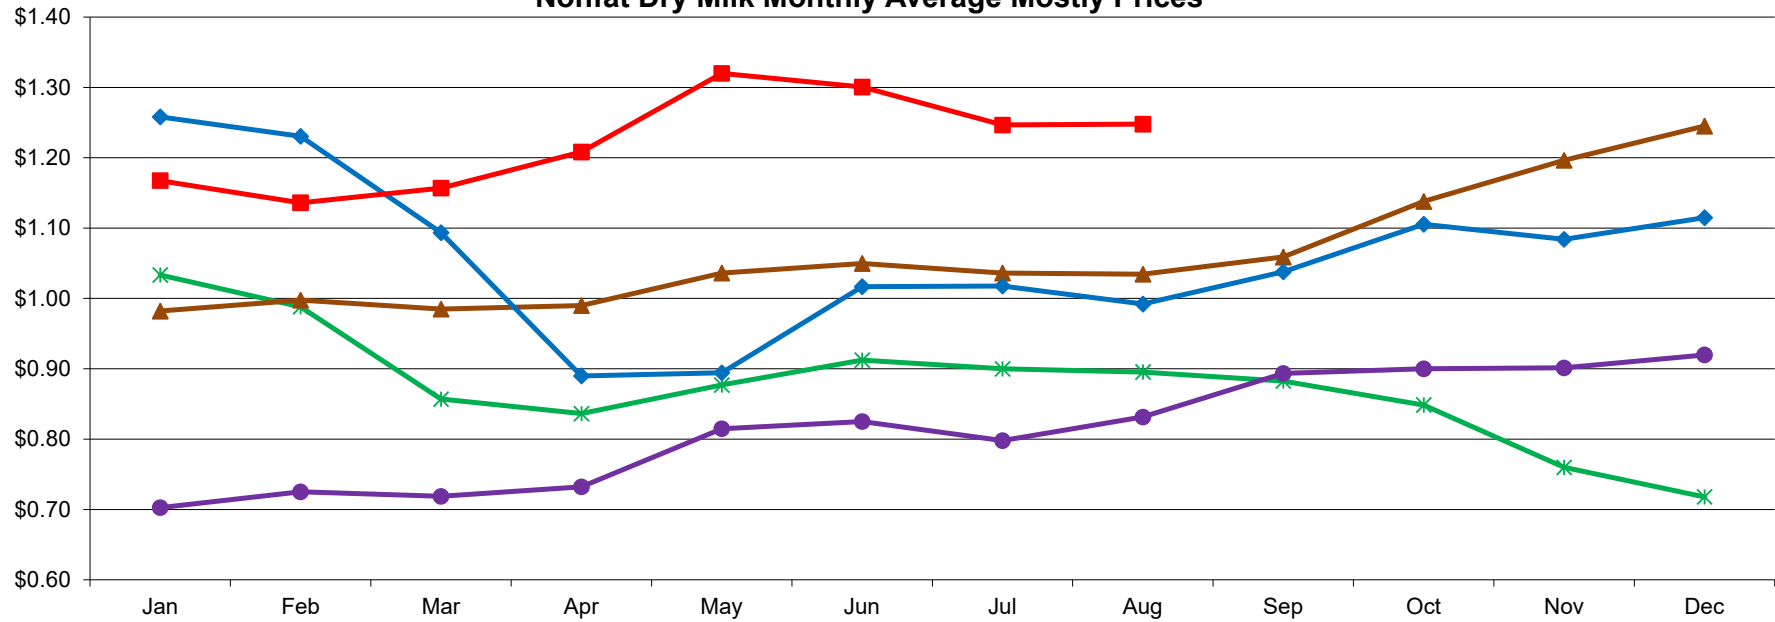

Central & East Low/Medium Heat Nonfat Dry Milk Monthly Average Mostly Prices

PER POUND

9/3/2021 - GRAPH/SOURCE USDA, AMS, DMN
 USDA/AMS/Dairy Market News, Madison, Wisconsin, (608) 422-8587
 Dairy Market News website: <http://www.ams.usda.gov/market-news/dairy>
 DMN MARS (My Market News): <https://mymarketnews.ams.usda.gov/>

*— 2017
 ●— 2018
 ▲— 2019
 ◆— 2020
 ■— 2021