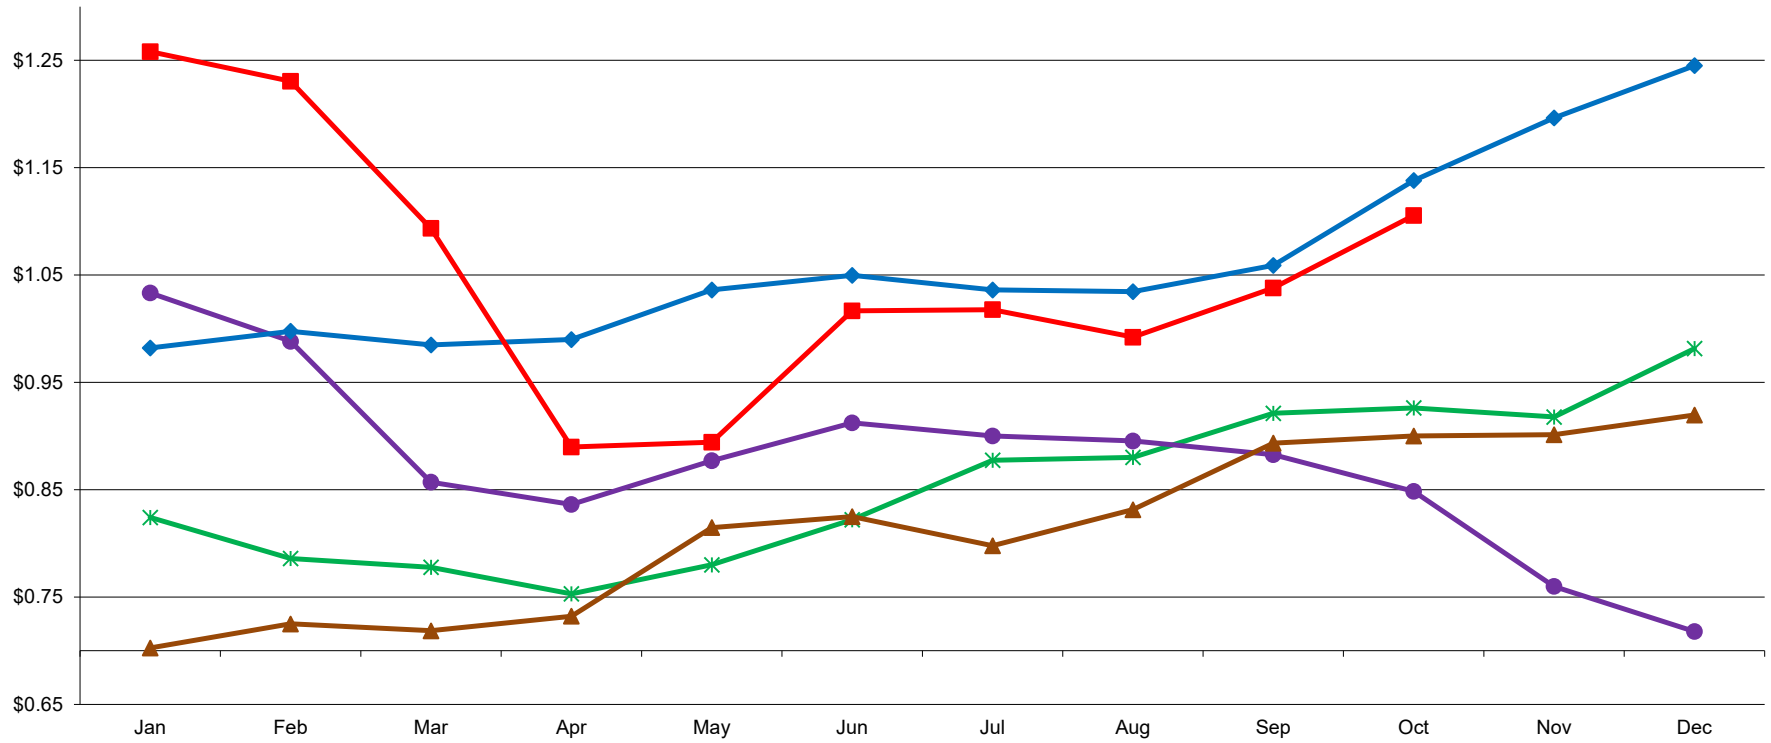

PER POUND

Central & East Low/Medium Heat Nonfat Dry Milk Monthly Average Mostly Prices

11/2/2020 - GRAPH/SOURCE USDA, AMS, DMN
USDA/AMS/Dairy Market News, Madison, Wisconsin, (608) 422-8587
Dairy Market News website: <http://www.ams.usda.gov/market-news/dairy>
DMN MARS (My Market News): <https://mymarketnews.ams.usda.gov/>

2016 2017 2018 2019 2020