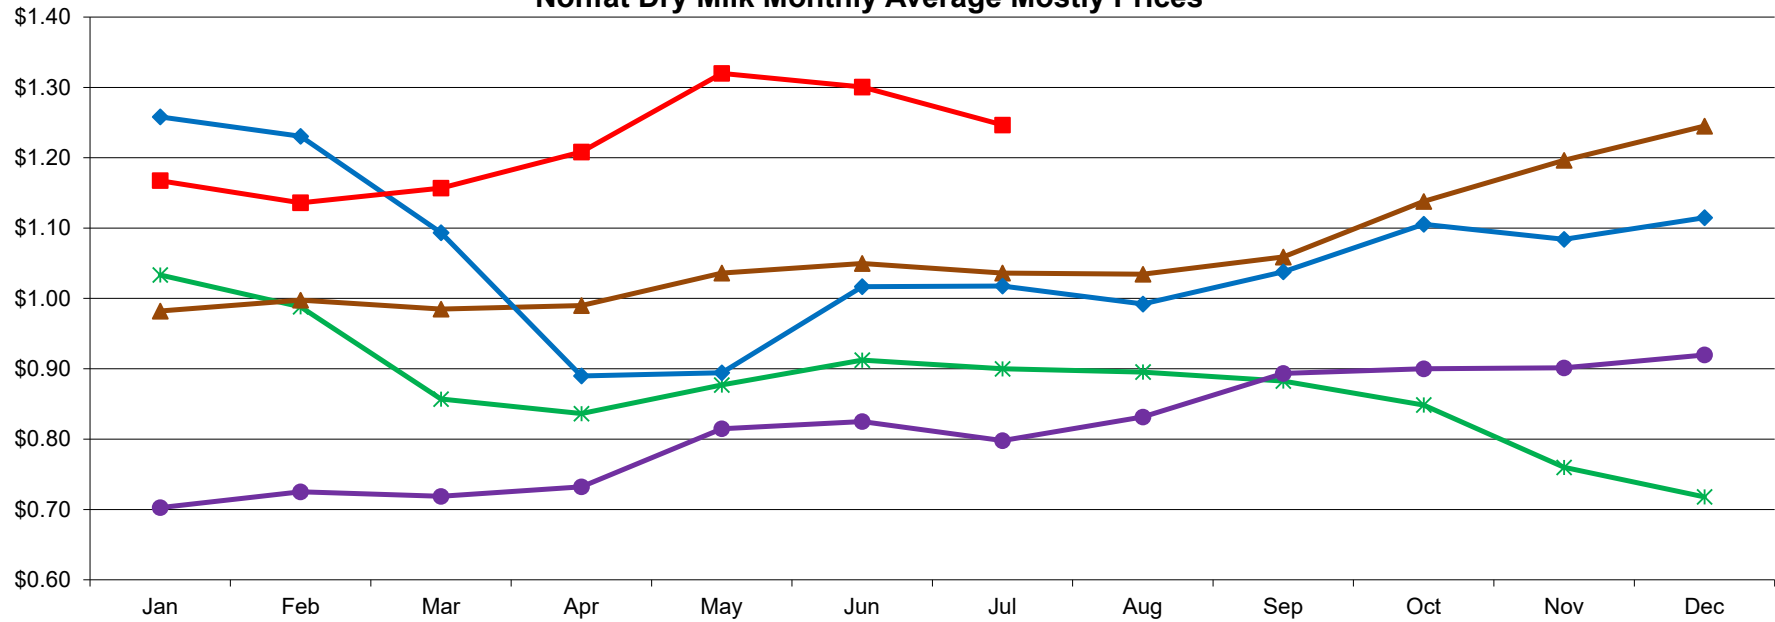

Central & East Low/Medium Heat Nonfat Dry Milk Monthly Average Mostly Prices

PER POUND

8/2/2021 - GRAPH/SOURCE USDA, AMS, DMN
 USDA/AMS/Dairy Market News, Madison, Wisconsin, (608) 422-8587
 Dairy Market News website: <http://www.ams.usda.gov/market-news/dairy>
 DMN MARS (My Market News): <https://mymarketnews.ams.usda.gov/>

*— 2017
 ●— 2018
 ▲— 2019
 ◆— 2020
 ■— 2021