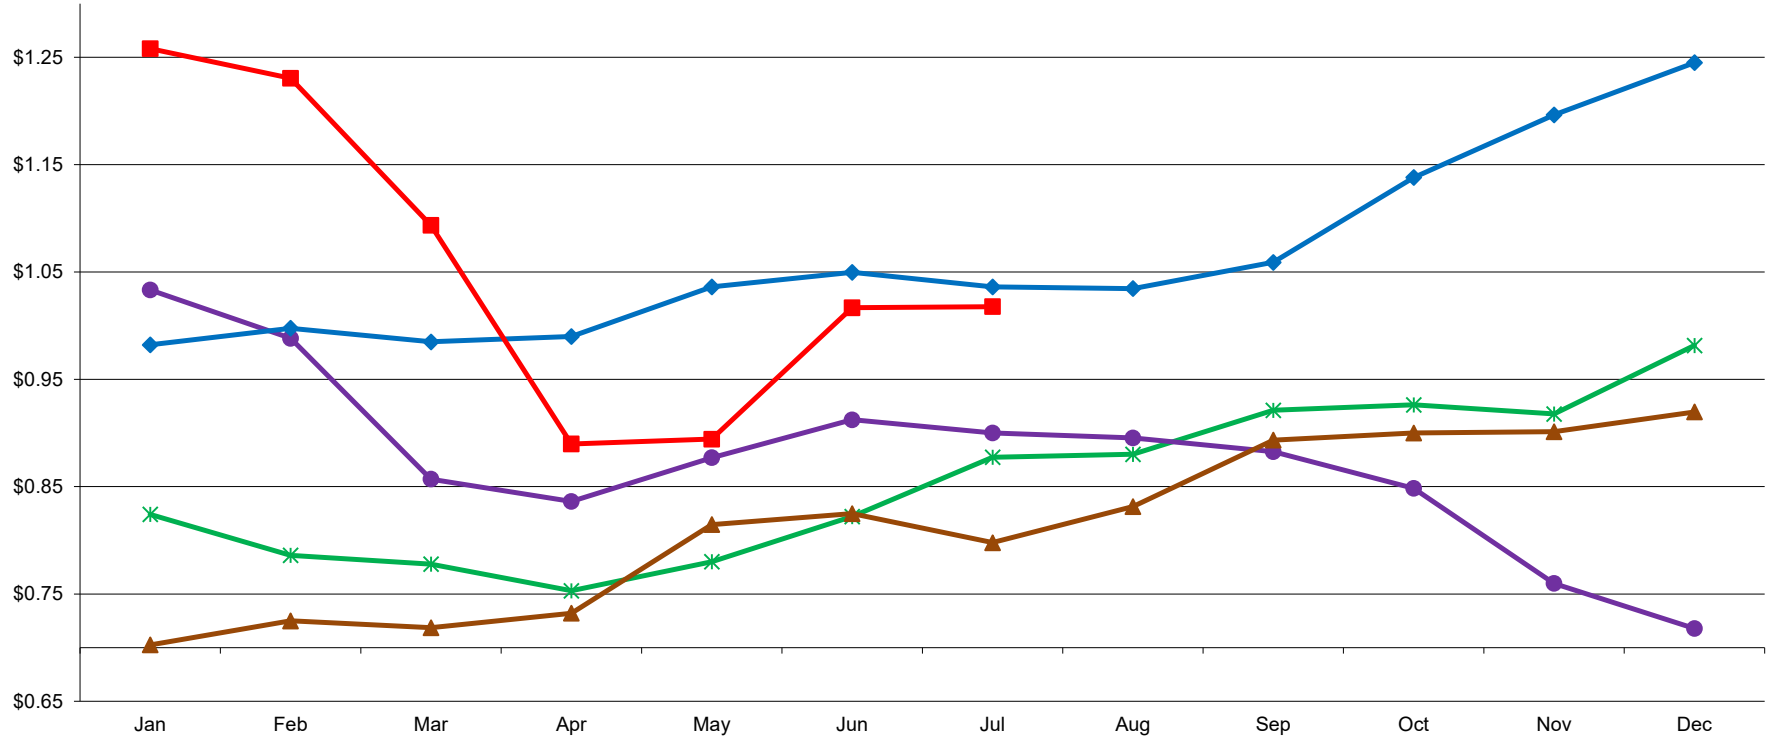

PER POUND

Central & East Low/Medium Heat Nonfat Dry Milk Monthly Average Mostly Prices

8/3/2020 - GRAPH/SOURCE USDA, AMS, DMN
USDA/AMS/Dairy Market News, Madison, Wisconsin, (608) 422-8587
Dairy Market News website: <http://www.ams.usda.gov/market-news/dairy>
DMN MARS (My Market News): <https://mymarketnews.ams.usda.gov/>

2016 2017 2018 2019 2020