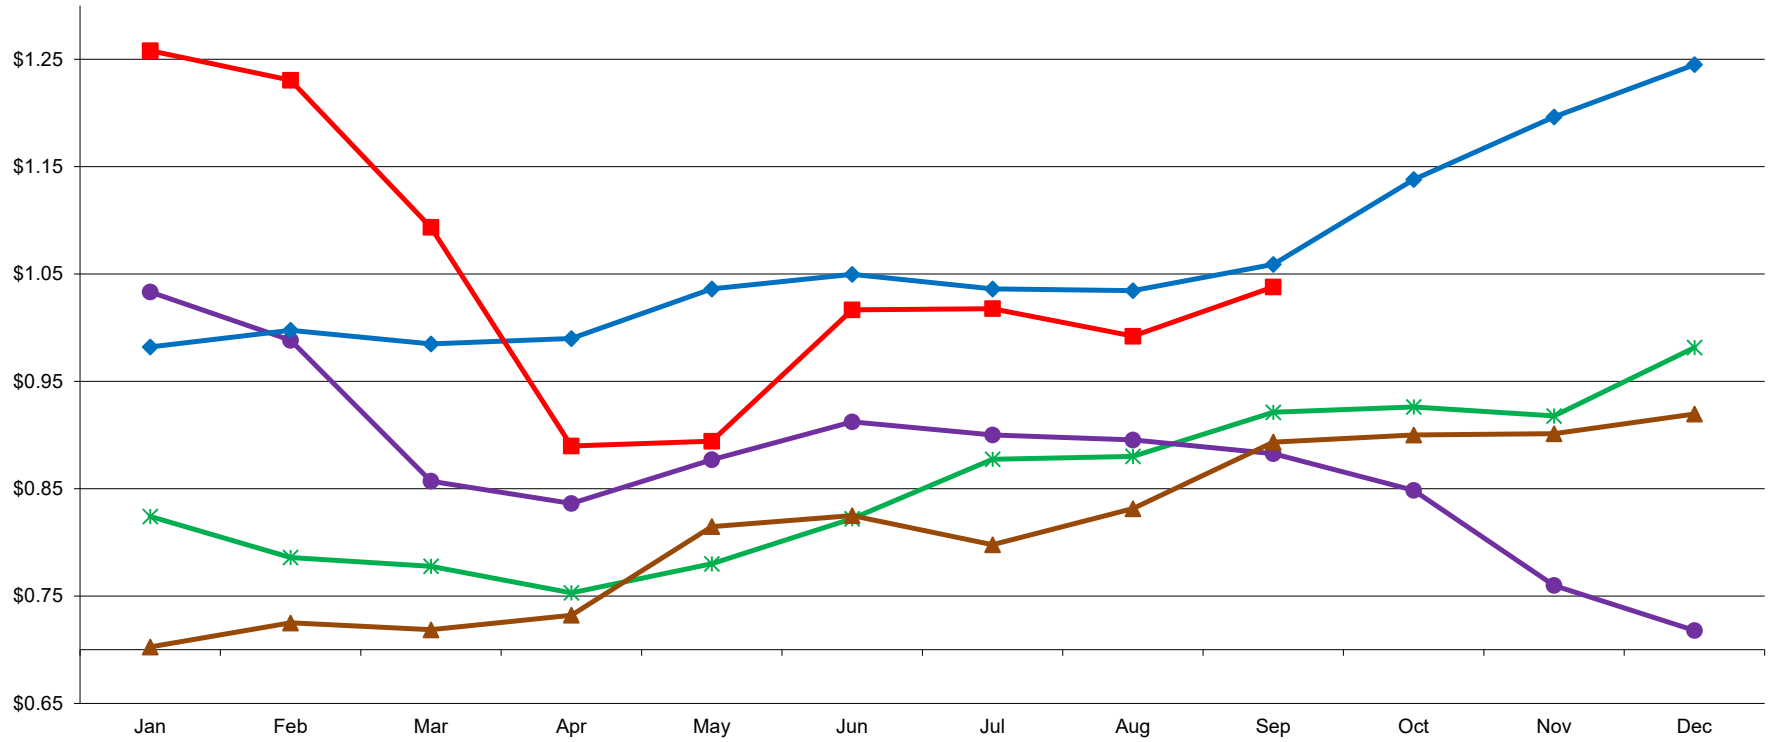

PER POUND

### Central & East Low/Medium Heat Nonfat Dry Milk Monthly Average Mostly Prices

10/2/2020 - GRAPH/SOURCE USDA, AMS, DMN  
USDA/AMS/Dairy Market News, Madison, Wisconsin, (608) 422-8587  
Dairy Market News website: <http://www.ams.usda.gov/market-news/dairy>  
DMN MARS (My Market News): <https://mymarketnews.ams.usda.gov/>

2016 2017 2018 2019 2020