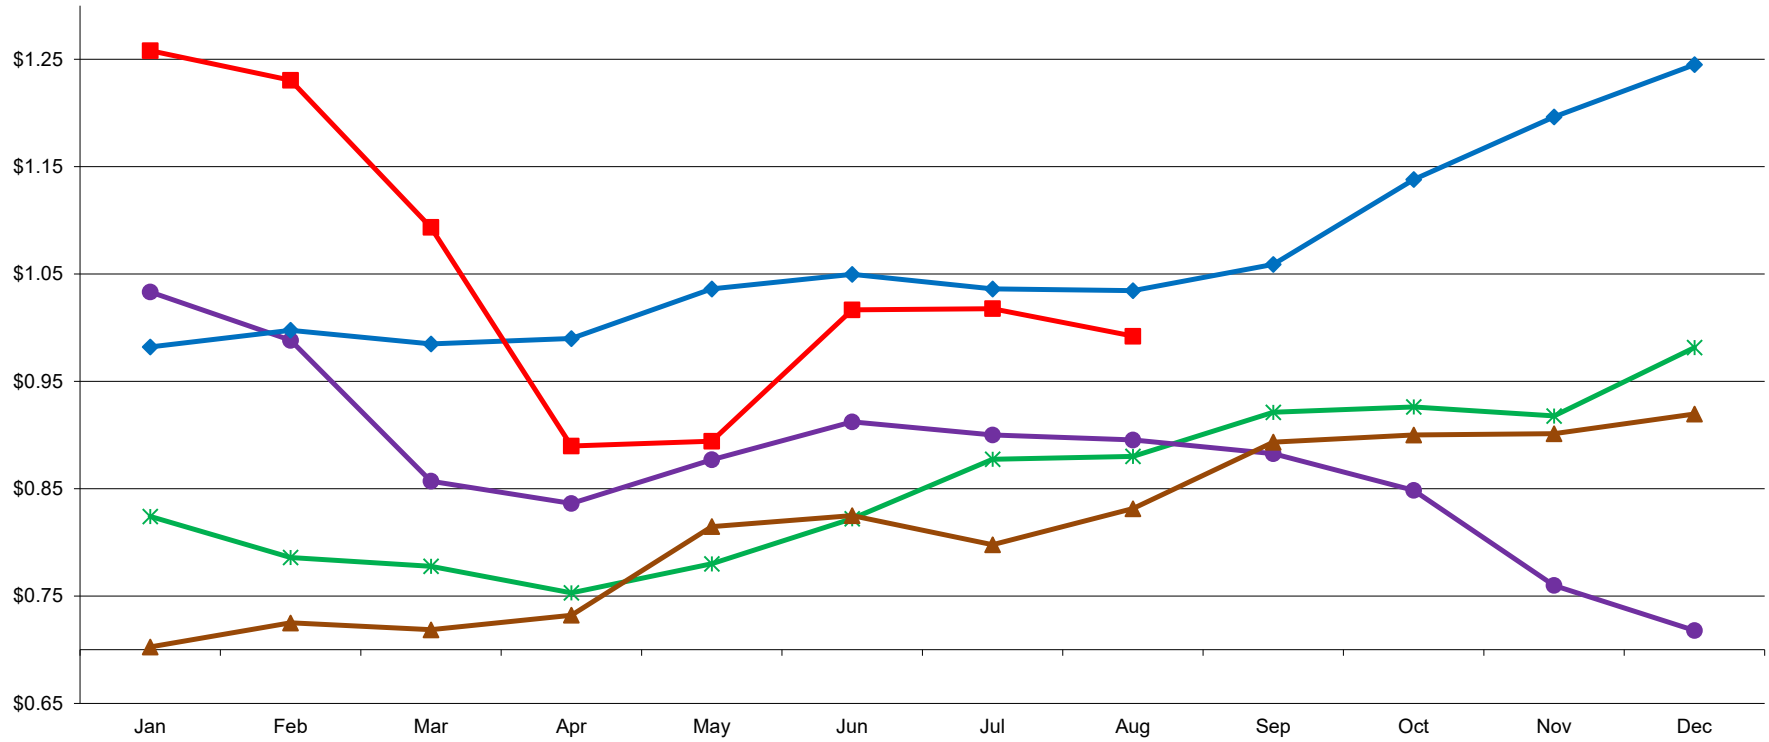

PER POUND

Central & East Low/Medium Heat Nonfat Dry Milk Monthly Average Mostly Prices

9/4/2020 - GRAPH/SOURCE USDA, AMS, DMN
USDA/AMS/Dairy Market News, Madison, Wisconsin, (608) 422-8587
Dairy Market News website: <http://www.ams.usda.gov/market-news/dairy>
DMN MARS (My Market News): <https://mymarketnews.ams.usda.gov/>

2016 2017 2018 2019 2020