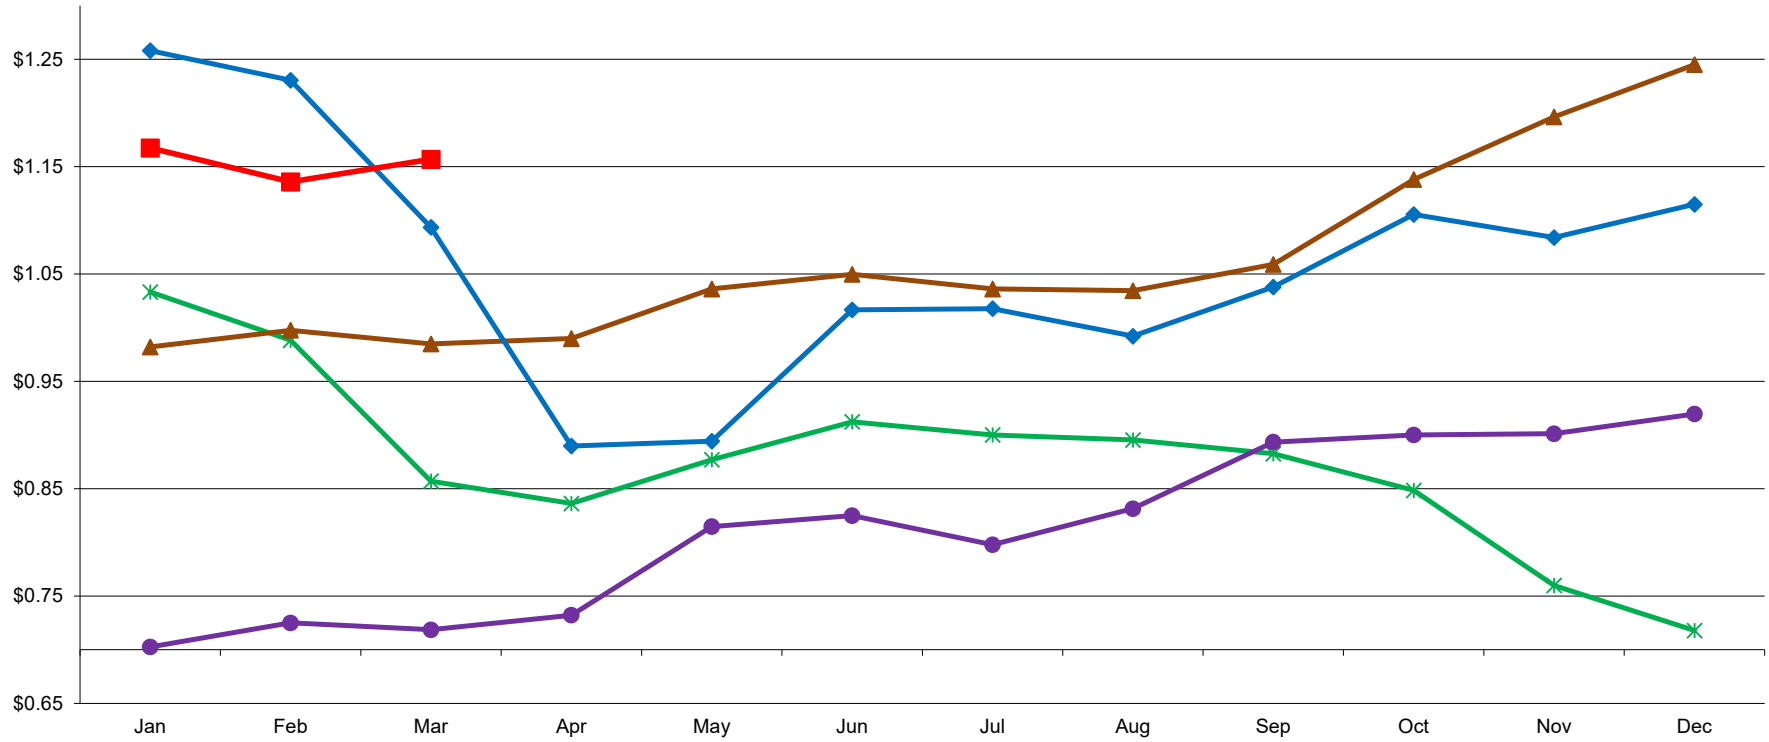

PER POUND

Central & East Low/Medium Heat Nonfat Dry Milk Monthly Average Mostly Prices

4/1/2021 - GRAPH/SOURCE USDA, AMS, DMN
USDA/AMS/Dairy Market News, Madison, Wisconsin, (608) 422-8587
Dairy Market News website: <http://www.ams.usda.gov/market-news/dairy>
DMN MARS (My Market News): <https://mymarketnews.ams.usda.gov/>

2017 2018 2019 2020 2021