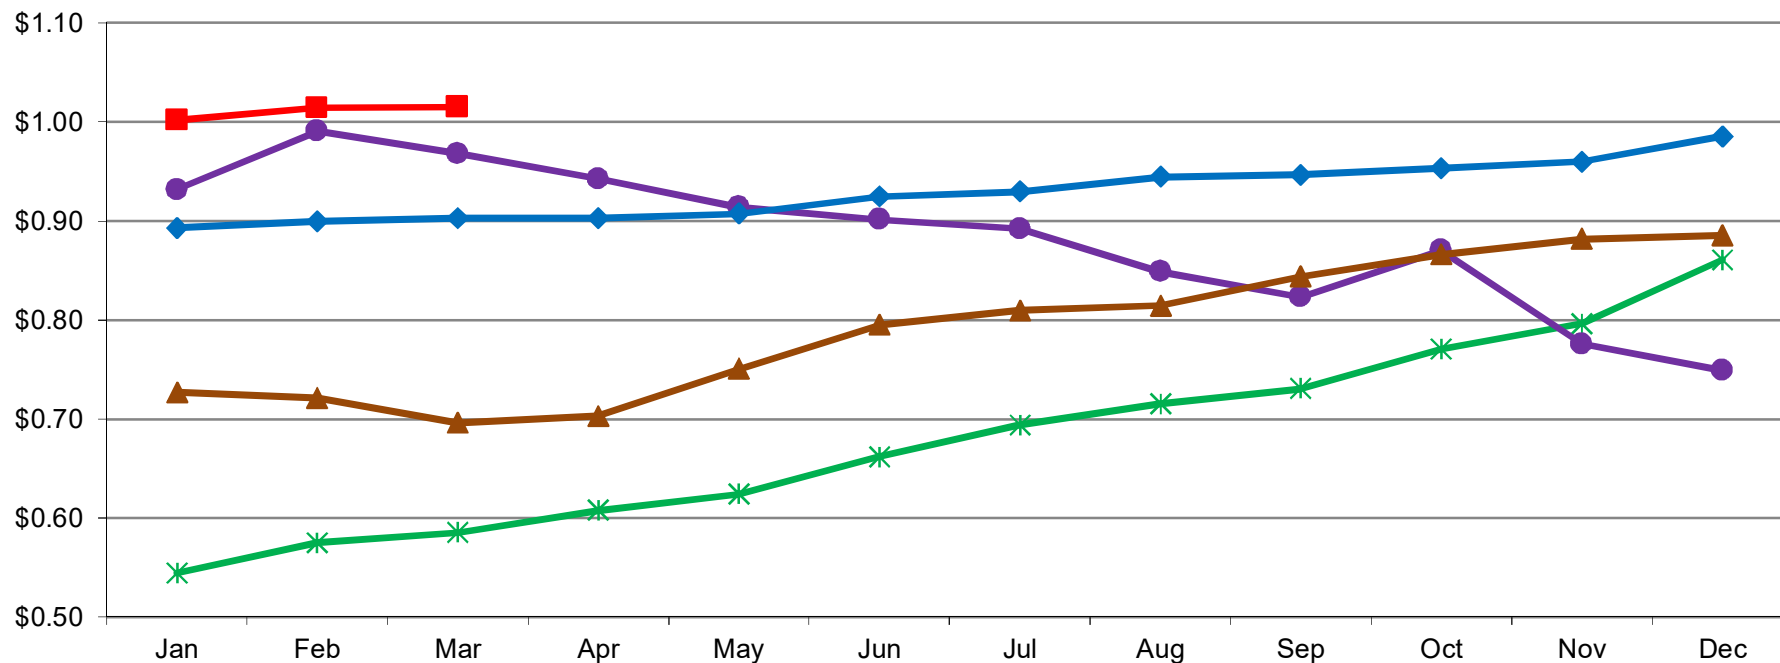

Central & West Dry WPC 34% Monthly Average Mostly Prices

PER POUND

4/3/2020 - GRAPH/SOURCE USDA, AMS, DMN

USDA/AMS/Dairy Market News, Madison, Wisconsin, (608) 422-8587

Dairy Market News website: <http://www.ams.usda.gov/market-news/dairy>