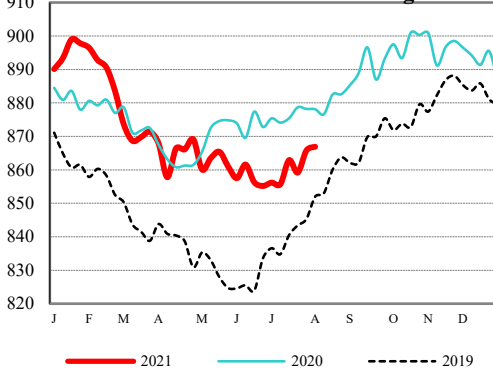

[AMS 2825/NW_LS410](#)

USDA BEEF CARCASS PRICE EQUIVALENT INDEX VALUE

	Choice 600-900#	Select 600-900#	Dressing percent:	
			Steer	Heifer
Change	\$227.52	\$209.62	63.62	63.57
	1.72	1.80		

[AMS 2455/LM_XB405](#)

USDA NATIONAL CUTTER COW CARCASS CUTOUT

229.05 0.65 90% lean: 276.13

[CME LIVE CATTLE](#)

	High	Low	Change	Settle
AUG	124.63	123.05	0.80	124.05
OCT	129.50	127.88	0.83	128.98
DEC	134.40	132.95	0.75	133.95

[CME FEEDER CATTLE](#)

	High	Low	Change	Settle
AUG	159.85	158.43	0.30	159.20
SEP	163.65	162.10	0.35	162.88
OCT	166.10	164.60	0.40	165.45

Weekly Choice Cutout

LMR Steer/Heifer Dressed Weights

5 Area Weekly Wtd Avg Steer Price