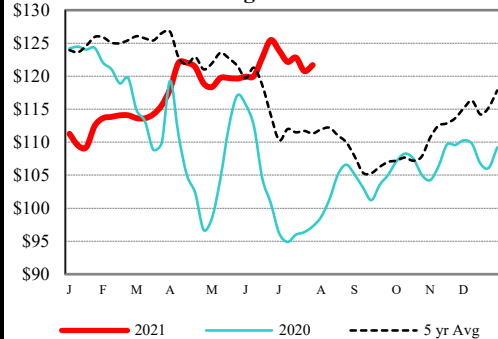

[AMS 2825/NW_LS410](#)

USDA BEEF CARCASS PRICE EQUIVALENT INDEX VALUE

	Choice 600-900#	Select 600-900#	Dressing percent:	
			Steer	Heifer
Change	\$227.52	\$209.62	63.62	63.57
	1.72	1.80		

[AMS 2455/LM_XB405](#)

USDA NATIONAL CUTTER COW CARCASS CUTOUT

229.05 0.65 90% lean: 276.13

[CME LIVE CATTLE](#)

	High	Low	Change	Settle
AUG	124.63	123.05	0.80	124.05
OCT	129.50	127.88	0.83	128.98
DEC	134.40	132.95	0.75	133.95

[CME FEEDER CATTLE](#)

	High	Low	Change	Settle
AUG	159.85	158.43	0.30	159.20
SEP	163.65	162.10	0.35	162.88
OCT	166.10	164.60	0.40	165.45

Weekly Choice Cutout

LMR Steer/Heifer Dressed Weights

5 Area Weekly Wtd Avg Steer Price

Weekly Ch/Se Spread