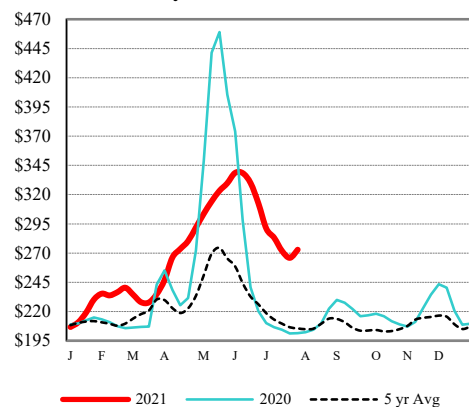

[AMS 2825/NW_LS410](#)

USDA BEEF CARCASS PRICE EQUIVALENT INDEX VALUE

	Choice 600-900#	Select 600-900#	Dressing percent:	
			Steer	Heifer
Change	\$227.52	\$209.62	63.62	63.57
	1.72	1.80		

[AMS 2455/LM_XB405](#)

USDA NATIONAL CUTTER COW CARCASS CUTOUT

229.05 0.65 90% lean: 276.13

[CME LIVE CATTLE](#)

	High	Low	Change	Settle
AUG	124.63	123.05	0.80	124.05
OCT	129.50	127.88	0.83	128.98
DEC	134.40	132.95	0.75	133.95

[CME FEEDER CATTLE](#)

	High	Low	Change	Settle
AUG	159.85	158.43	0.30	159.20
SEP	163.65	162.10	0.35	162.88
OCT	166.10	164.60	0.40	165.45

Weekly Choice Cutout

LMR Steer/Heifer Dressed Weights

5 Area Weekly Wtd Avg Steer Price