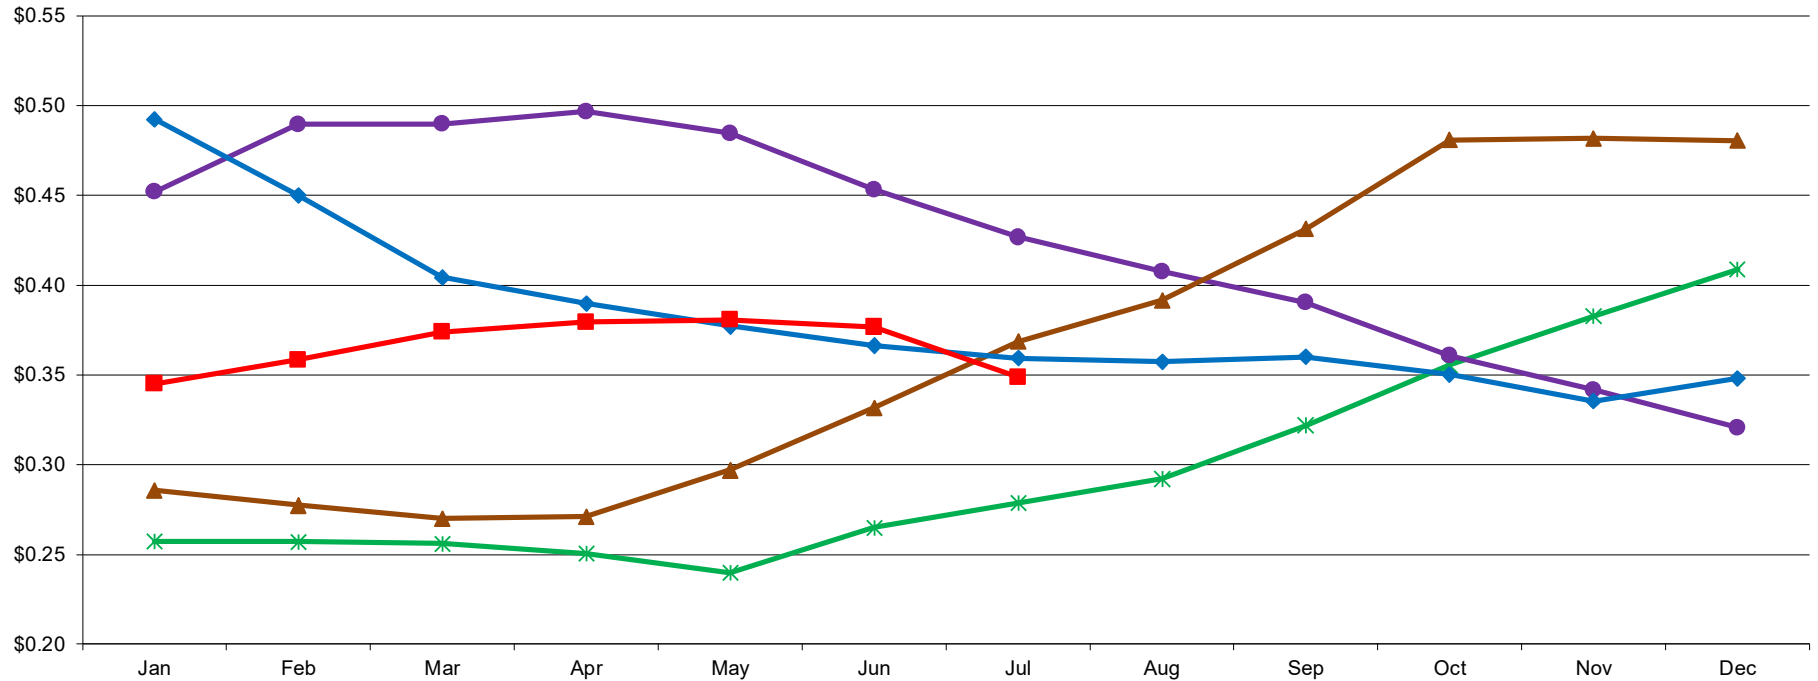

PER POUND

Northeastern Dry Whey Monthly Average Prices

8/3/2020 - GRAPH/SOURCE USDA, AMS, DMN
USDA/AMS/Dairy Market News, Madison, Wisconsin, (608) 422-8587
Dairy Market News website: <http://www.ams.usda.gov/market-news/dairy>
DMN MARS (My Market News): <https://mymarketnews.ams.usda.gov/>

2016 2017 2018 2019 2020