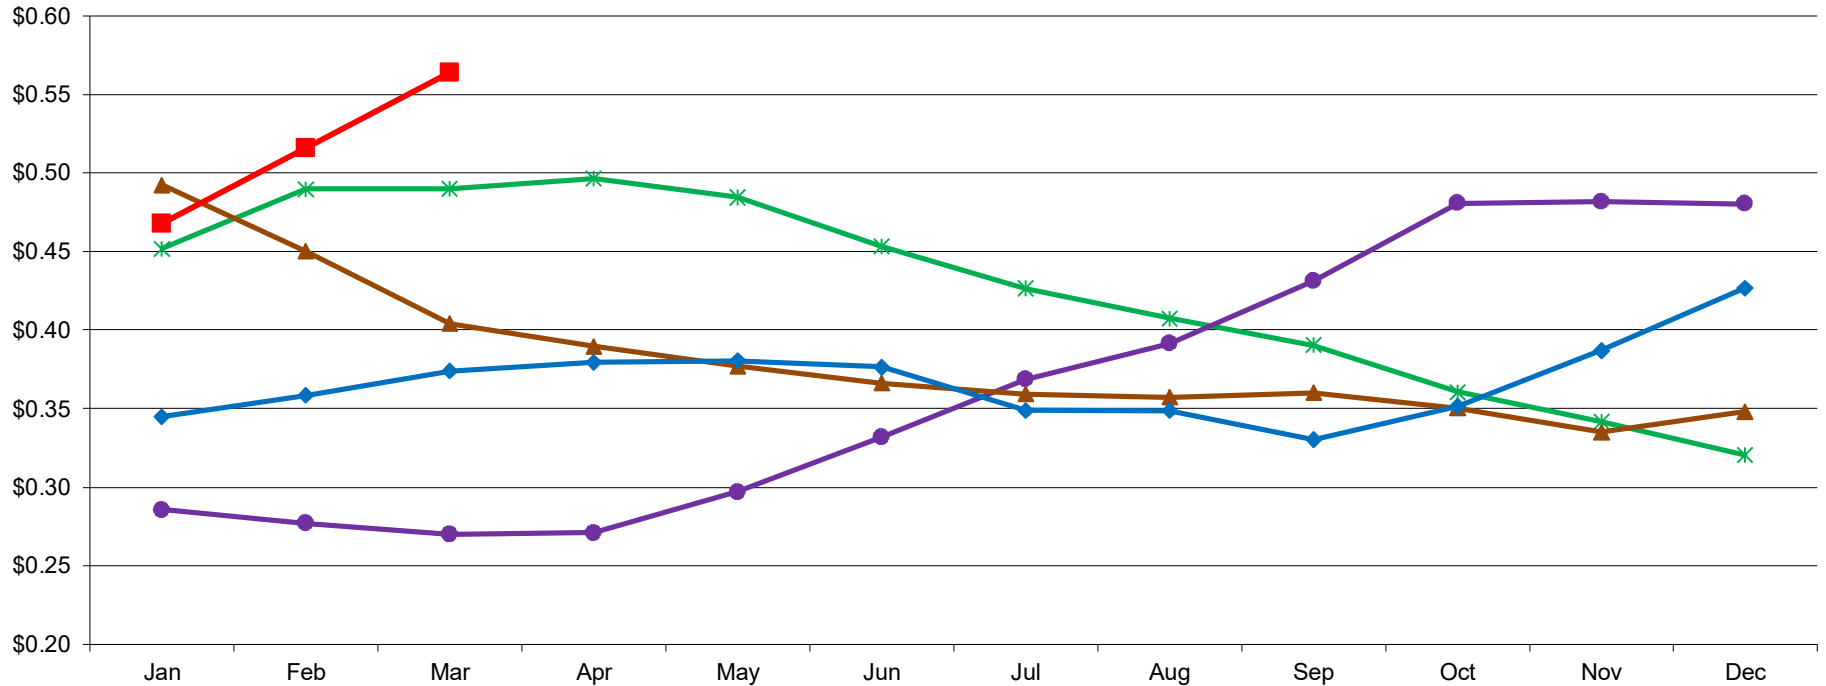

PER POUND

### Northeastern Dry Whey Monthly Average Prices

4/1/2021 - GRAPH/SOURCE USDA, AMS, DMN  
USDA/AMS/Dairy Market News, Madison, Wisconsin, (608) 422-8587  
Dairy Market News website: <http://www.ams.usda.gov/market-news/dairy>  
DMN MARS (My Market News): <https://mymarketnews.ams.usda.gov/>

2017 2018 2019 2020 2021