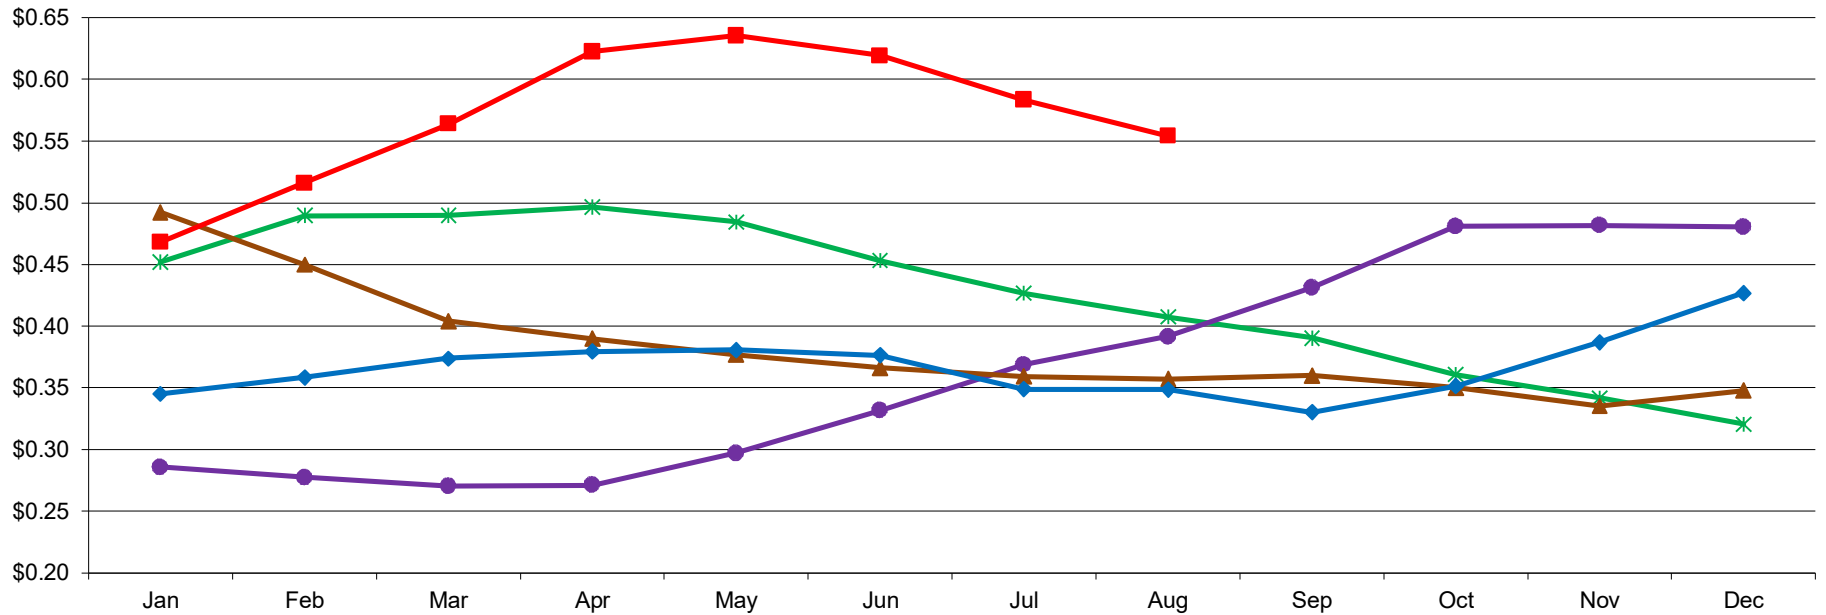

PER POUND

Northeastern Dry Whey Monthly Average Prices

9/3/2021 - GRAPH/SOURCE USDA, AMS, DMN
USDA/AMS/Dairy Market News, Madison, Wisconsin, (608) 422-8587
Dairy Market News website: <http://www.ams.usda.gov/market-news/dairy>
DMN MARS (My Market News): <https://mymarketnews.ams.usda.gov/>

2017 2018 2019 2020 2021