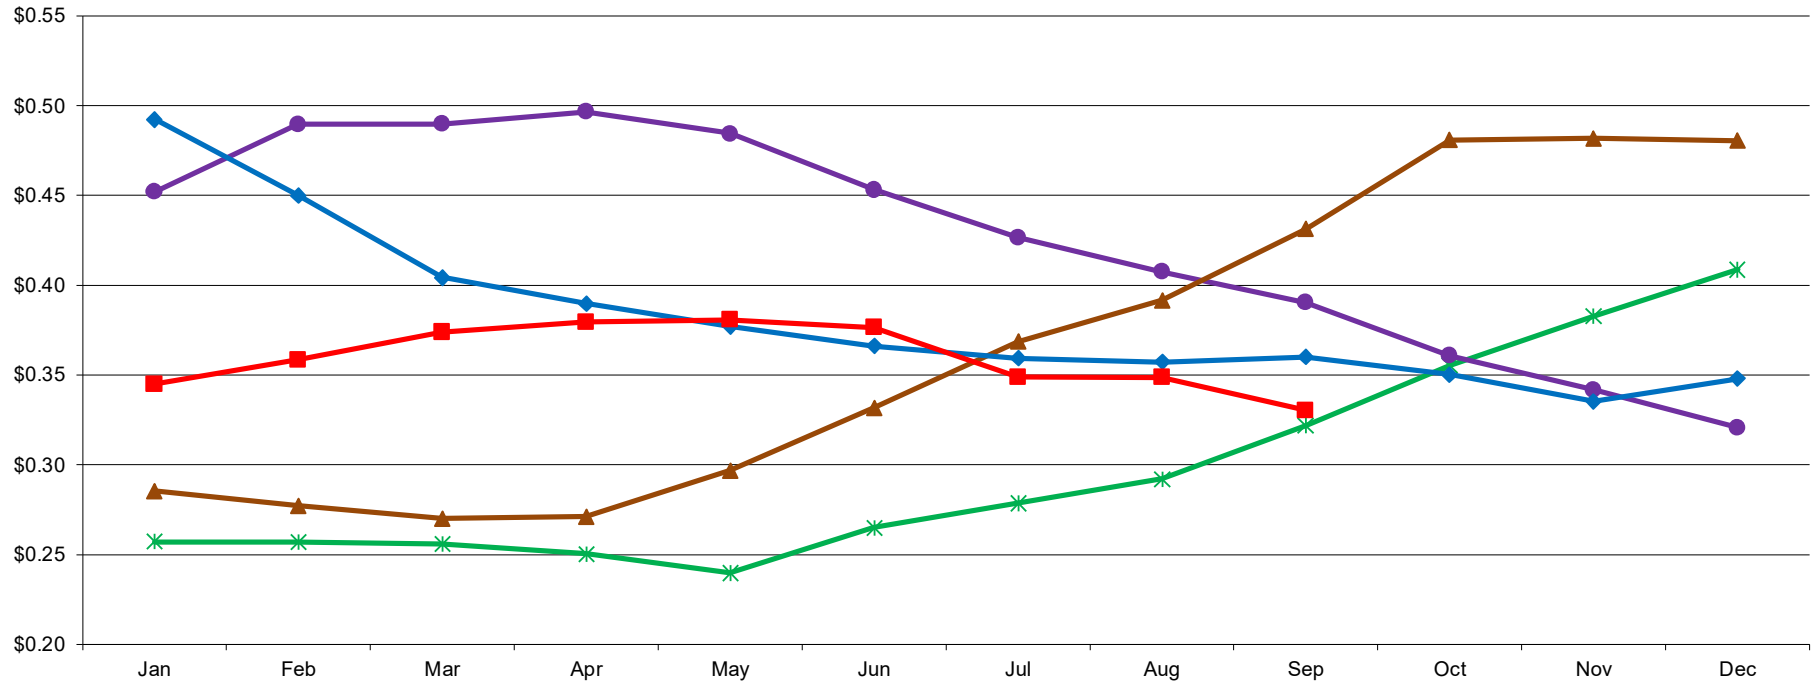

PER POUND

Northeastern Dry Whey Monthly Average Prices

10/2/2020 - GRAPH/SOURCE USDA, AMS, DMN
USDA/AMS/Dairy Market News, Madison, Wisconsin, (608) 422-8587
Dairy Market News website: <http://www.ams.usda.gov/market-news/dairy>
DMN MARS (My Market News): <https://mymarketnews.ams.usda.gov/>

2016 2017 2018 2019 2020