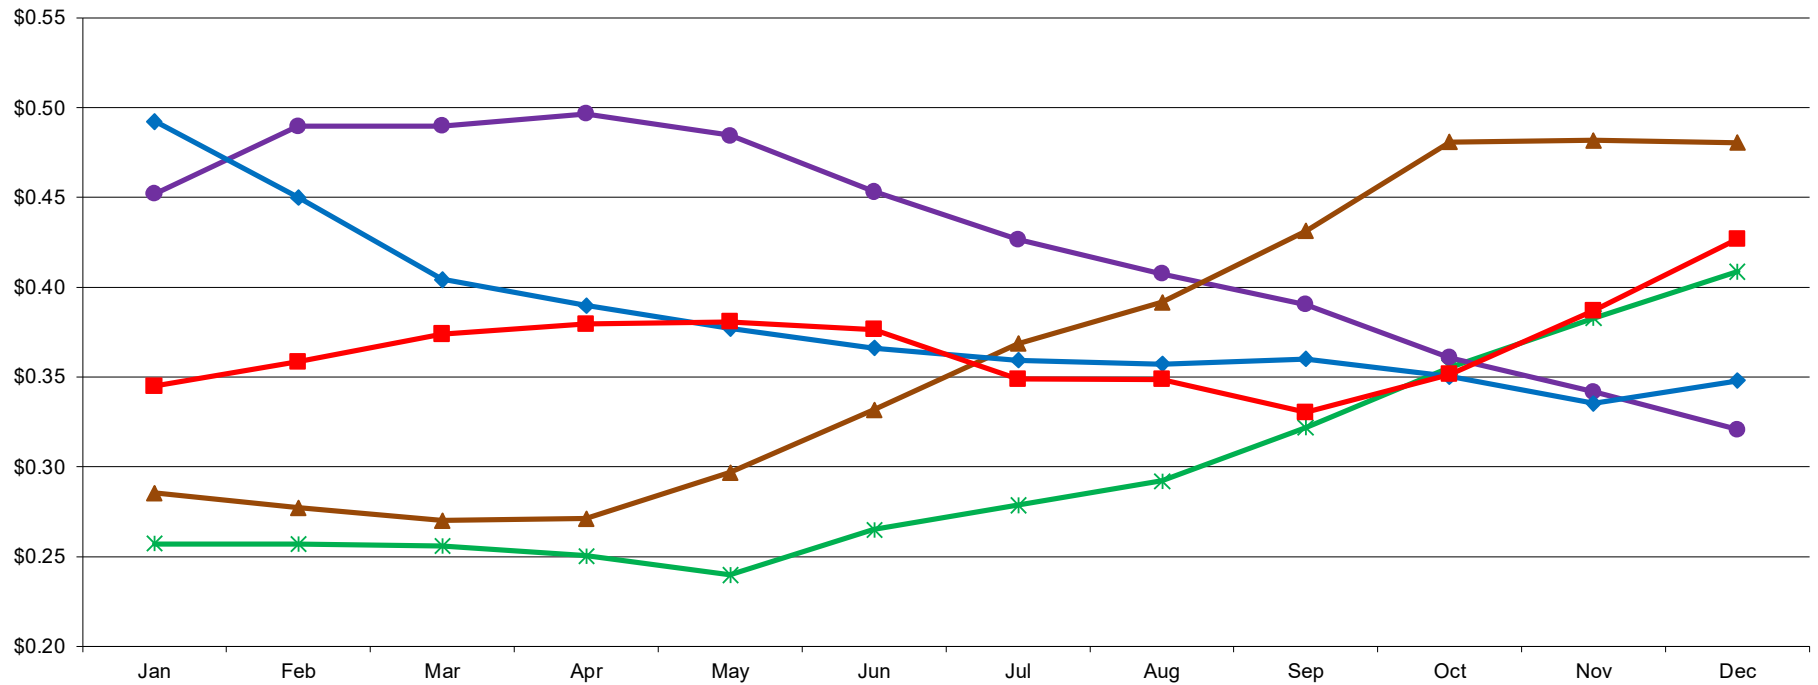

PER POUND

Northeastern Dry Whey Monthly Average Prices

1/4/2021 - GRAPH/SOURCE USDA, AMS, DMN
USDA/AMS/Dairy Market News, Madison, Wisconsin, (608) 422-8587
Dairy Market News website: <http://www.ams.usda.gov/market-news/dairy>
DMN MARS (My Market News): <https://mymarketnews.ams.usda.gov/>

2016 2017 2018 2019 2020