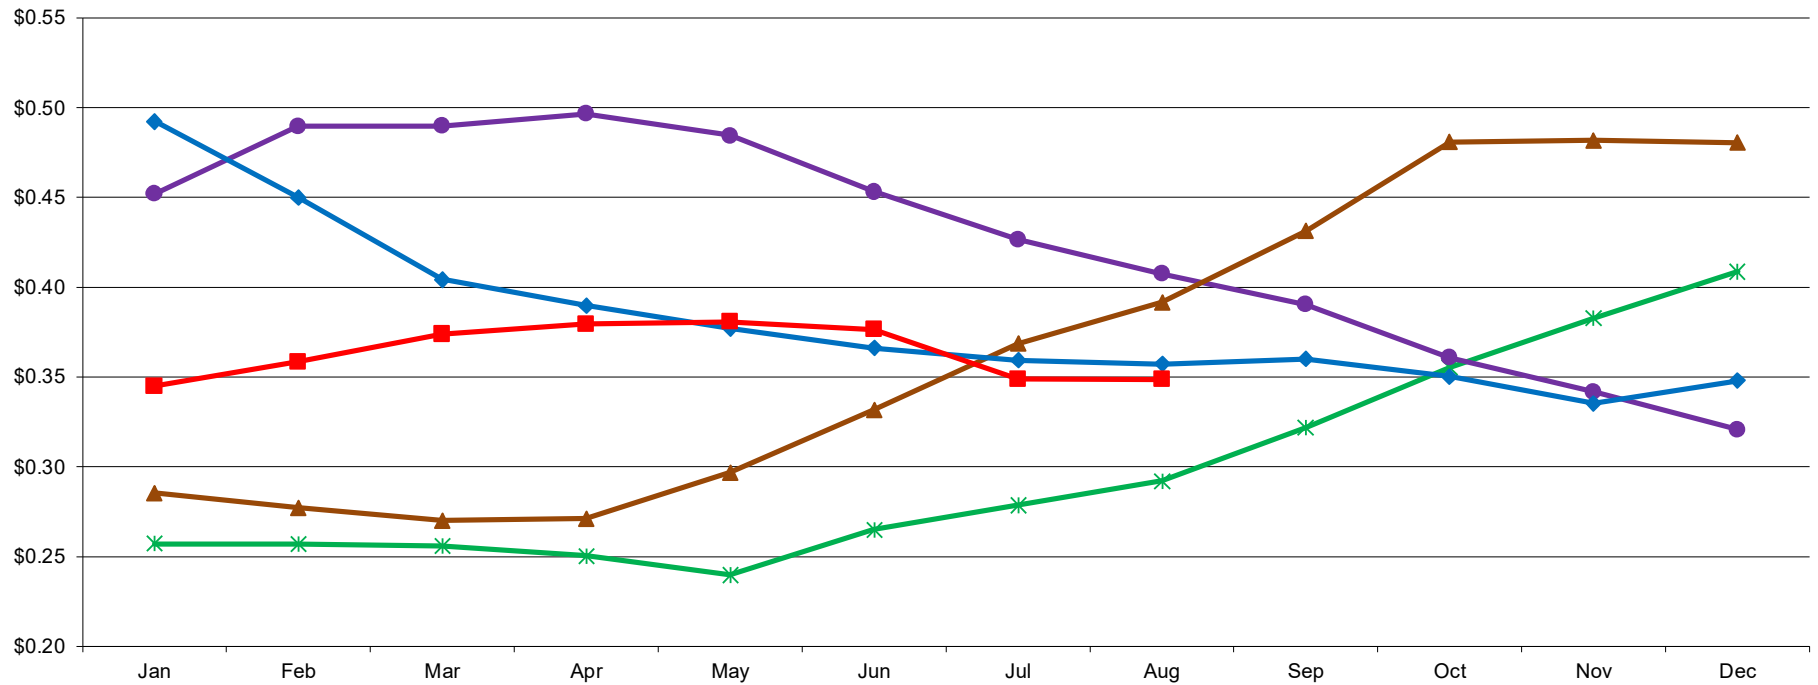

PER POUND

Northeastern Dry Whey Monthly Average Prices

9/4/2020 - GRAPH/SOURCE USDA, AMS, DMN
USDA/AMS/Dairy Market News, Madison, Wisconsin, (608) 422-8587
Dairy Market News website: <http://www.ams.usda.gov/market-news/dairy>
DMN MARS (My Market News): <https://mymarketnews.ams.usda.gov/>

2016 2017 2018 2019 2020