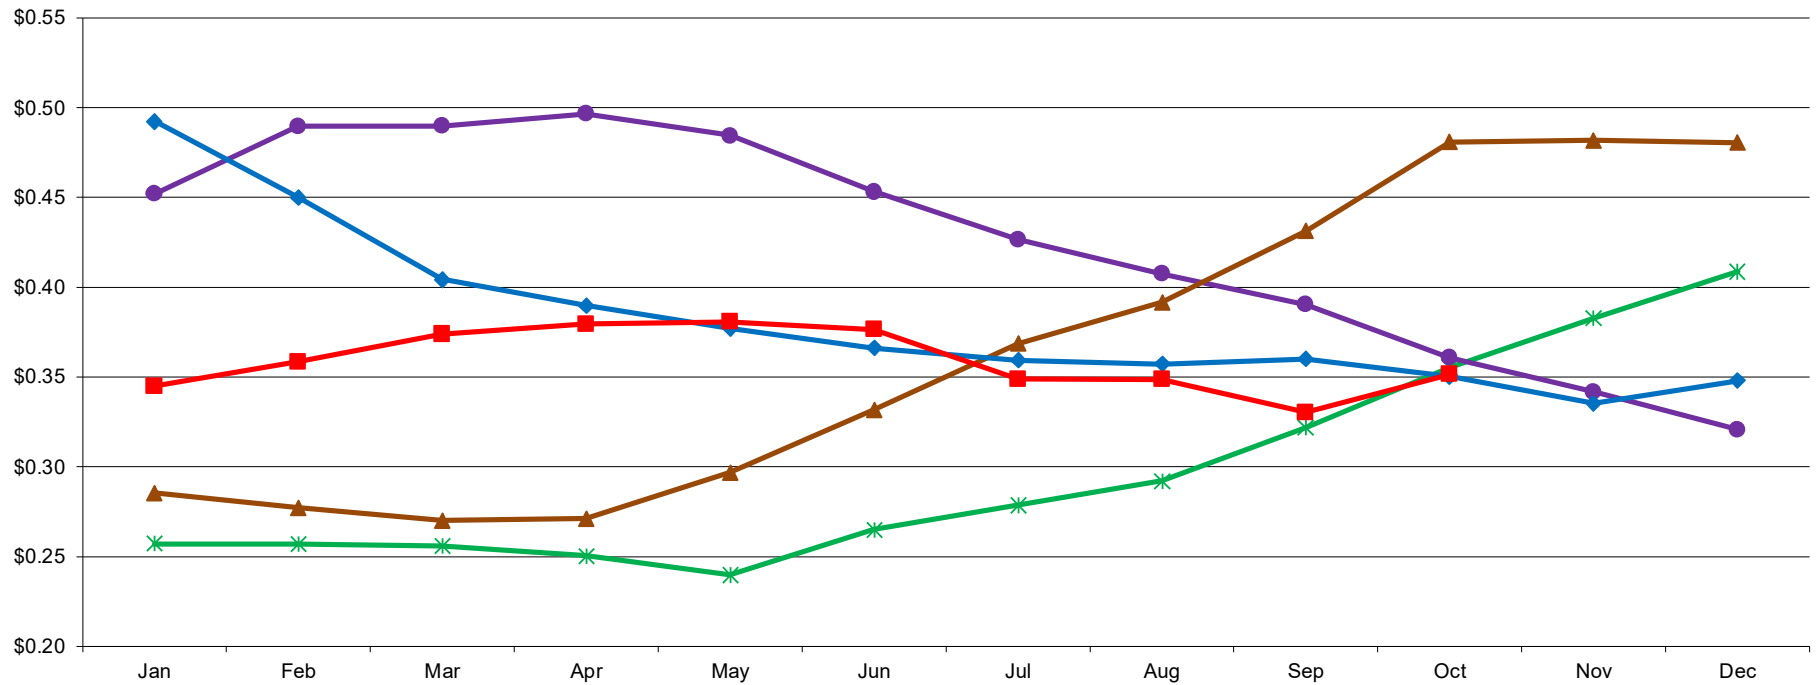

PER POUND

Northeastern Dry Whey Monthly Average Prices

11/2/2020 - GRAPH/SOURCE USDA, AMS, DMN
USDA/AMS/Dairy Market News, Madison, Wisconsin, (608) 422-8587
Dairy Market News website: <http://www.ams.usda.gov/market-news/dairy>
DMN MARS (My Market News): <https://mymarketnews.ams.usda.gov/>

2016 2017 2018 2019 2020