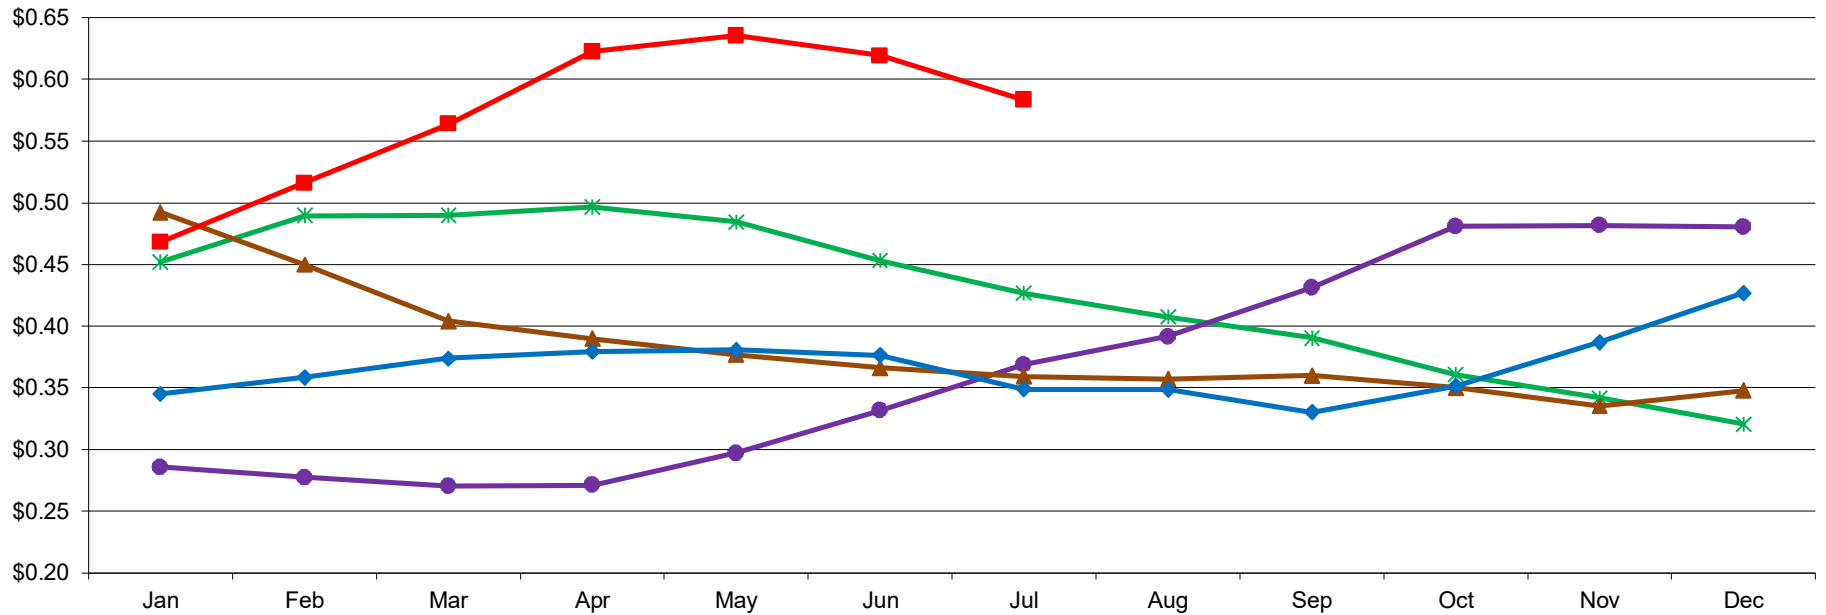

PER POUND

Northeastern Dry Whey Monthly Average Prices

8/2/2021 - GRAPH/SOURCE USDA, AMS, DMN
USDA/AMS/Dairy Market News, Madison, Wisconsin, (608) 422-8587
Dairy Market News website: <http://www.ams.usda.gov/market-news/dairy>
DMN MARS (My Market News): <https://mymarketnews.ams.usda.gov/>

2017 2018 2019 2020 2021