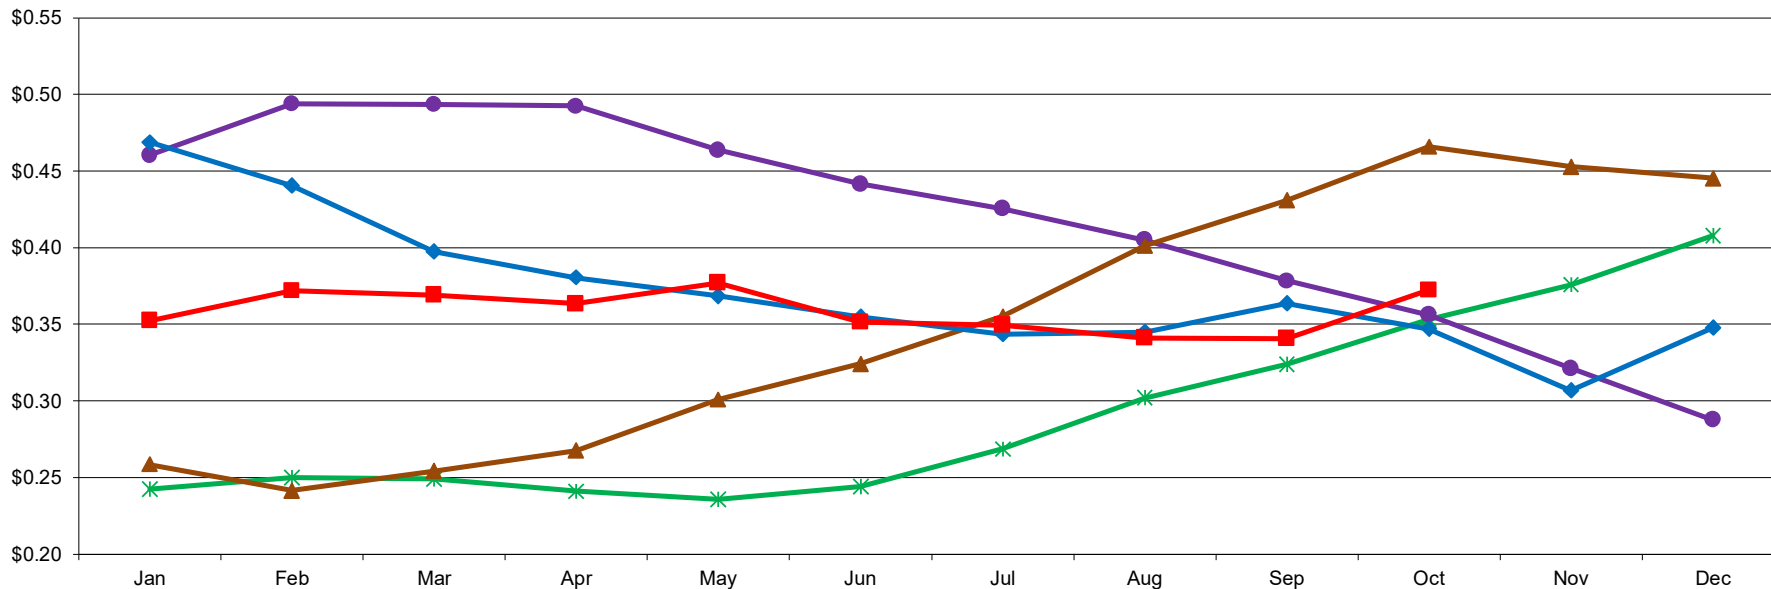

PER POUND

Western Dry Whey Monthly Average Mostly Prices

11/2/2020 - GRAPH/SOURCE USDA, AMS, DMN
USDA/AMS/Dairy Market News, Madison, Wisconsin, (608) 422-8587
Dairy Market News website: <http://www.ams.usda.gov/market-news/dairy>
DMN MARS (My Market News): <https://mymarketnews.ams.usda.gov/>

2016 2017 2018 2019 2020