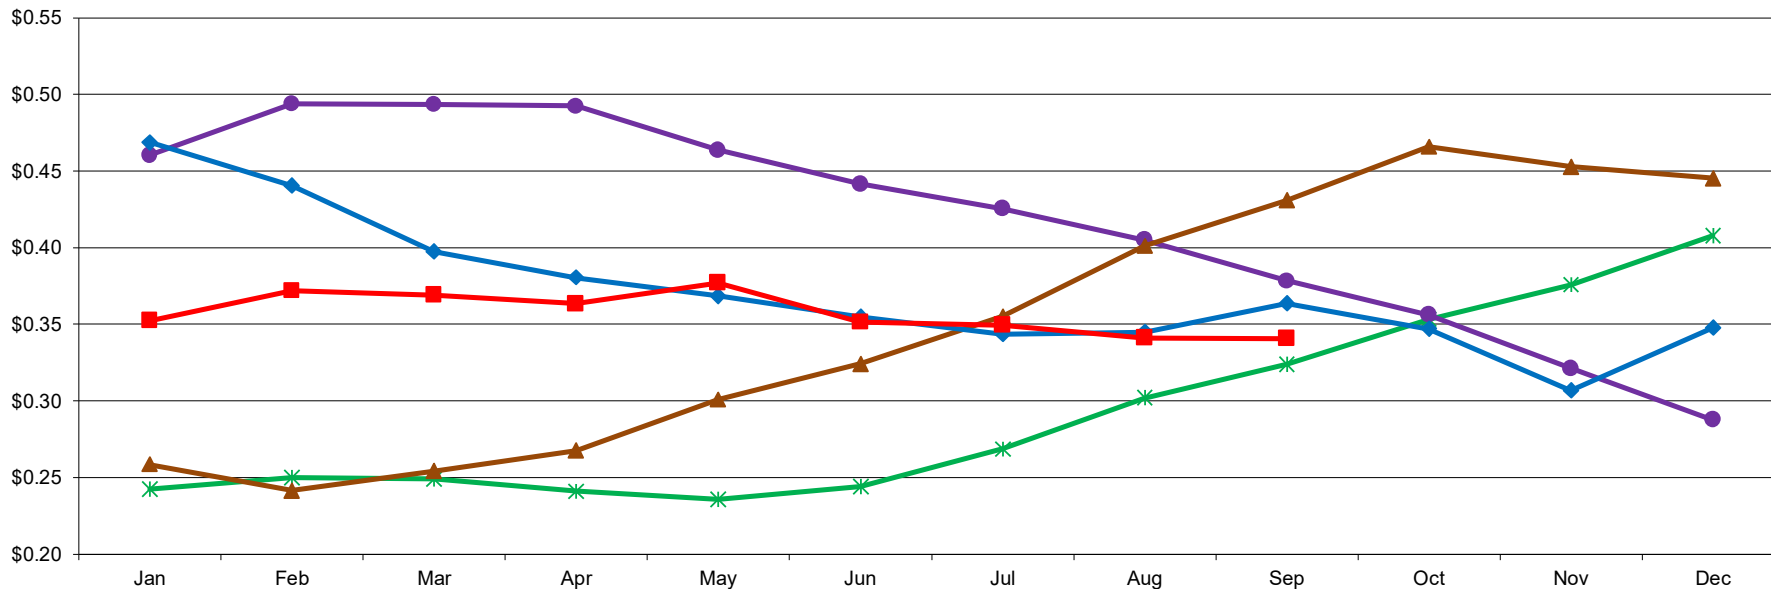

PER POUND

Western Dry Whey Monthly Average Mostly Prices

10/2/2020 - GRAPH/SOURCE USDA, AMS, DMN
USDA/AMS/Dairy Market News, Madison, Wisconsin, (608) 422-8587
Dairy Market News website: <http://www.ams.usda.gov/market-news/dairy>
DMN MARS (My Market News): <https://mymarketnews.ams.usda.gov/>

2016 2017 2018 2019 2020