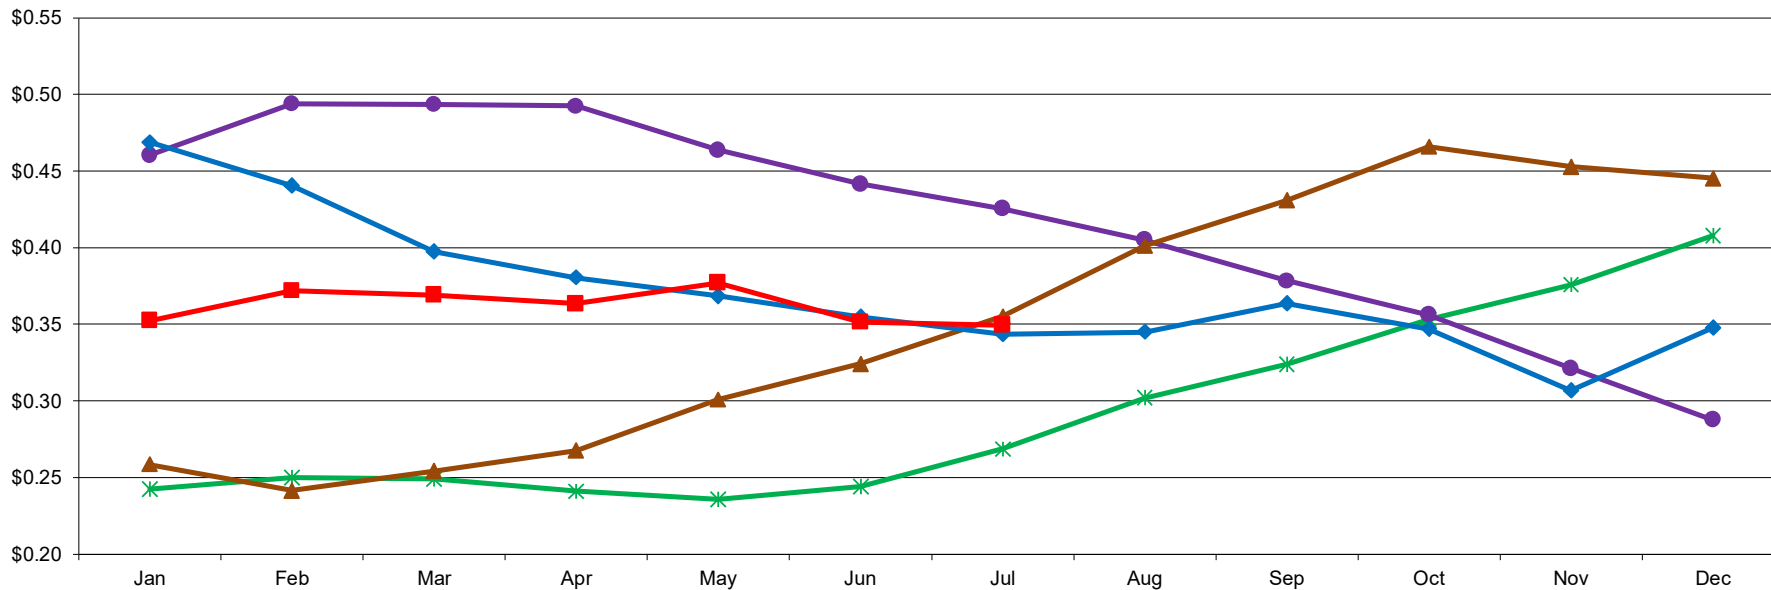

PER POUND

Western Dry Whey Monthly Average Mostly Prices

9/4/2020 - GRAPH/SOURCE USDA, AMS, DMN
USDA/AMS/Dairy Market News, Madison, Wisconsin, (608) 422-8587
Dairy Market News website: <http://www.ams.usda.gov/market-news/dairy>
DMN MARS (My Market News): <https://mymarketnews.ams.usda.gov/>

2016 2017 2018 2019 2020