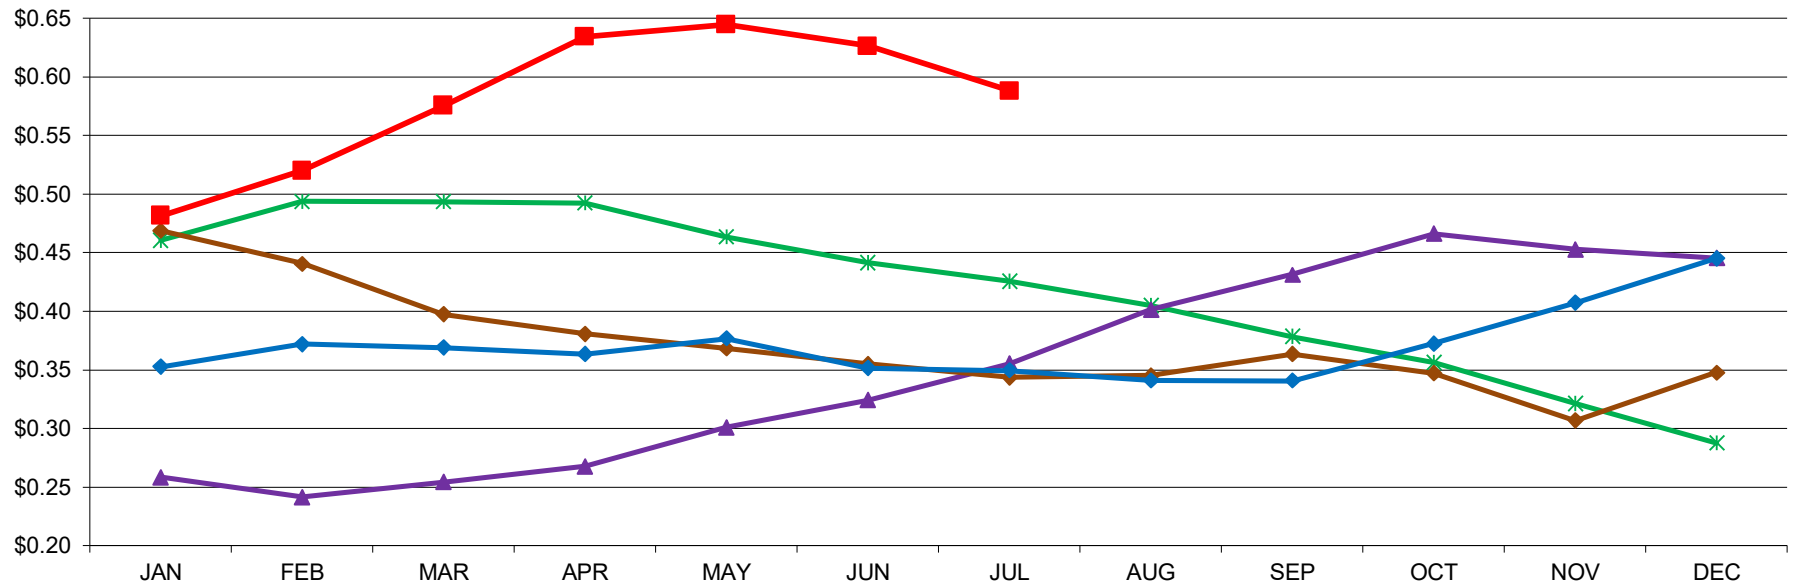

PER POUND

Western Dry Whey Monthly Average Mostly Prices

8/2/2021 - GRAPH/SOURCE USDA, AMS, DMN
USDA/AMS/Dairy Market News, Madison, Wisconsin, (608) 422-8587
Dairy Market News website: <http://www.ams.usda.gov/market-news/dairy>
DMN MARS (My Market News): <https://mymarketnews.ams.usda.gov/>

—*— 2017 —▲— 2018 —◆— 2019 —◆— 2020 —■— 2021