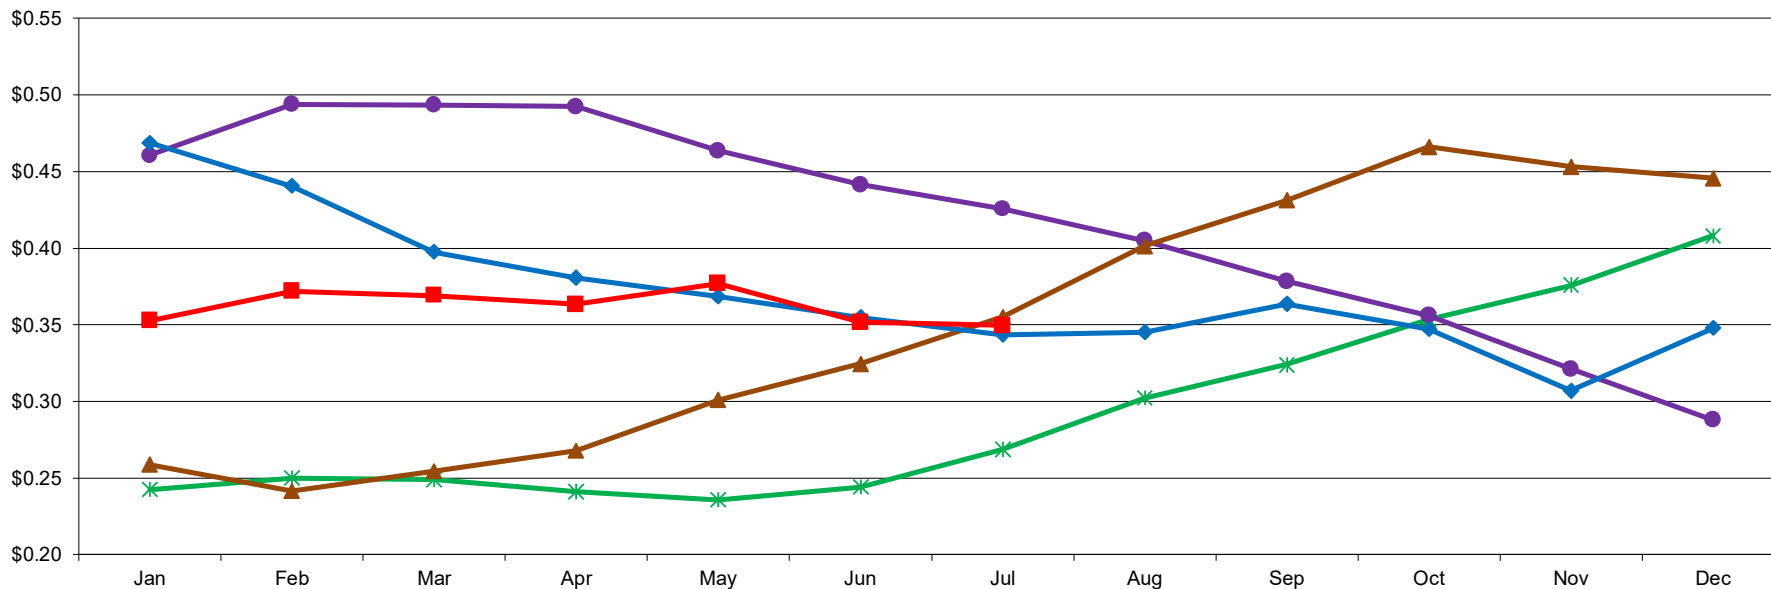

PER POUND

Western Dry Whey Monthly Average Mostly Prices

8/3/2020 - GRAPH/SOURCE USDA, AMS, DMN
USDA/AMS/Dairy Market News, Madison, Wisconsin, (608) 422-8587
Dairy Market News website: <http://www.ams.usda.gov/market-news/dairy>
DMN MARS (My Market News): <https://mymarketnews.ams.usda.gov/>

—*— 2016 —●— 2017 —▲— 2018 —◆— 2019 —■— 2020