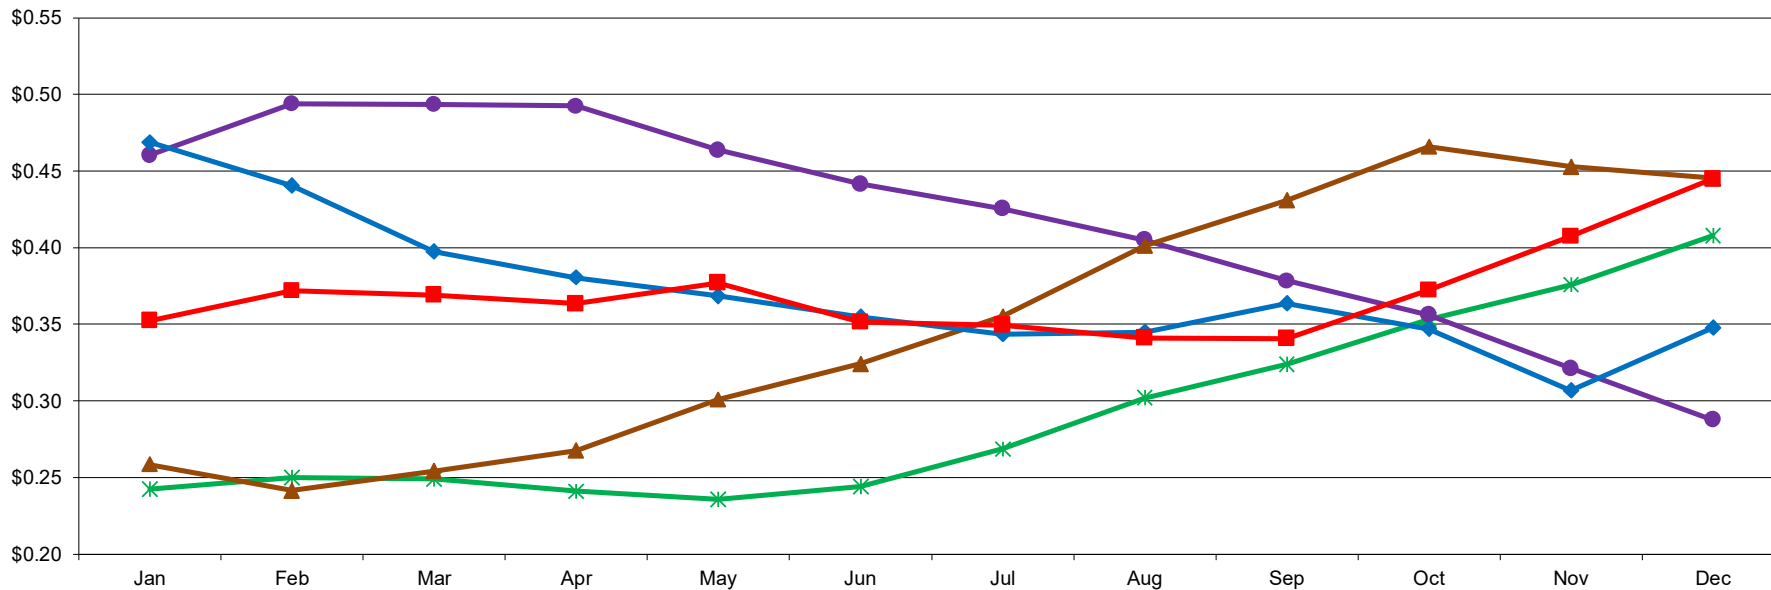

PER POUND

### Western Dry Whey Monthly Average Mostly Prices

1/4/2021 - GRAPH/SOURCE USDA, AMS, DMN  
USDA/AMS/Dairy Market News, Madison, Wisconsin, (608) 422-8587  
Dairy Market News website: <http://www.ams.usda.gov/market-news/dairy>  
DMN MARS (My Market News): <https://mymarketnews.ams.usda.gov/>

2016 2017 2018 2019 2020