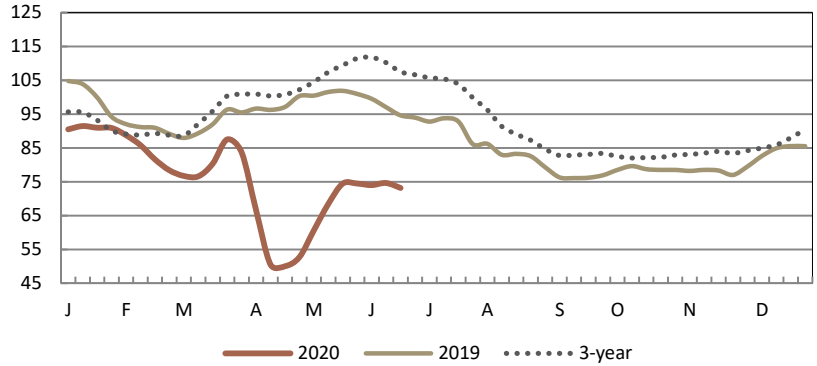

NATIONAL COMPOSITE WEIGHTED AVERAGE

	Wtd Avg	Change	1,000 lbs.
This Week:	73.15	↓ -1.47	7,922
Last Week:	74.62		7,850
Last Year:	94.63	↓ -21.48	12,079
Monthly Composite Weighted Average			
May	73.75		37,582

BREAKOUT OF NATIONAL DATA

	THIS WEEK				LAST WEEK	
	Price Range	Wtd Avg	Change	1,000 lbs.	Wtd Avg	1,000 lbs.
WOGS:						
Composite WOGS:	53.00 - 94.00	74.25	↓ -1.96	5,075	76.21	4,958
2.50 lbs and Lighter:	65.00 - 91.00	78.24	↓ -1.84	796	80.08	769
2.51 lbs to 3.50 lbs:	58.00 - 94.00	73.87	↓ -1.97	3,947	75.84	3,869
3.51 lbs and Heavier:	53.00 - 85.00	69.24	↓ -2.14	331	71.38	320
Whole Birds:						
Composite Whole Body:	52.00 - 103.00	71.18	↓ -0.70	2,847	71.89	2,892
3.00 lbs and Lighter:	68.50 - 100.00	75.12	↑ 1.74	598	73.38	1,019
3.01 lbs and Heavier:	52.00 - 103.00	70.13	↓ -0.94	2,249	71.07	1,873

EASTERN REGION

	THIS WEEK				LAST WEEK		
	Price Range	Majority	Wtd Avg	Change	1,000 lbs.	Wtd Avg	1,000 lbs.
Whole Body:	52.00 - 100.00	63.00 - 73.00	70.82	↓ -0.69	3,727	71.50	3,668
WOGS:	53.00 - 85.00	70.00 - 78.00	73.14	↓ -0.90	1,370	74.04	1,300
NEW YORK							
Whole Body:	64.00 - 80.00	64.00 - 73.00	70.87	↓ -0.68	1,120	71.56	1,189