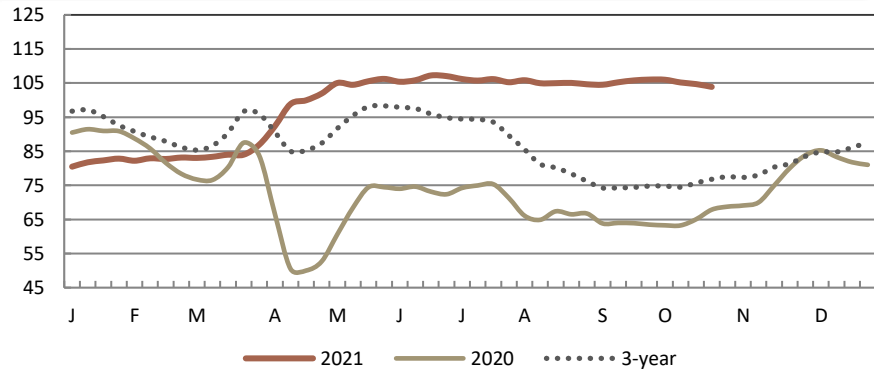

NATIONAL COMPOSITE WEIGHTED AVERAGE

	Wtd Avg	Change	1,000 lbs.
This Week:	103.88	↓ -0.83	10,816
Last Week:	104.70		9,575
Last Year:	67.87	↑ 36.01	8,442
Monthly Composite Weighted Average			
Sep	105.75		41,356

BREAKOUT OF NATIONAL DATA

	THIS WEEK			LAST WEEK		
	Price Range	Wtd Avg	Change	1,000 lbs.	Wtd Avg	1,000 lbs.
WOGS:						
Composite WOGS:	75.00 - 117.00	102.61	↓ -2.01	7,562	104.61	6,865
2.50 lbs and Lighter:	100.00 - 117.00	110.16	↑ 1.96	1,426	108.20	1,291
2.51 lbs to 3.50 lbs:	75.00 - 117.00	100.92	↓ -3.03	5,685	103.95	5,079
3.51 lbs and Heavier:	75.00 - 109.00	100.08	↓ -2.03	451	102.11	495
Whole Birds:						
Composite Whole Body:	95.00 - 136.00	105.94	↑ 1.01	3,254	104.93	2,710
3.00 lbs and Lighter:	101.00 - 136.00	111.49	↑ 2.86	951	108.63	990
3.01 lbs and Heavier:	95.00 - 132.00	103.64	↑ 0.84	2,303	102.80	1,720

EASTERN REGION

	THIS WEEK				LAST WEEK		
	Price Range	Majority	Wtd Avg	Change	1,000 lbs.	Wtd Avg	1,000 lbs.
Whole Body:	75.00 - 136.00	98.00 - 112.00	104.98	↑ 0.56	4,461	104.41	4,010
WOGS:	75.00 - 117.00	100.00 - 112.00	104.36	↓ -0.69	1,684	105.04	1,681
NEW YORK							
Whole Body:	87.00 - 112.00	98.00 - 112.00	102.79	↑ 0.02	1,330	102.76	1,190