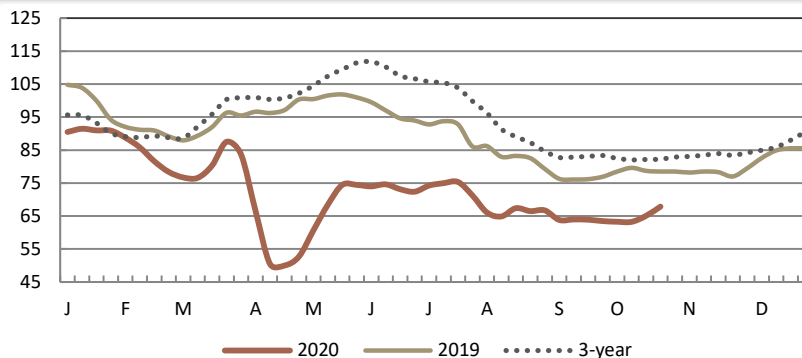

NATIONAL COMPOSITE WEIGHTED AVERAGE

	Wtd Avg	Change	1,000 lbs.
This Week:	67.87	↑ 2.81	8,442
Last Week:	65.06		8,771
Last Year:	78.49	↓ -10.62	12,680
Monthly Composite Weighted Average			
Sep	63.58		45,370

BREAKOUT OF NATIONAL DATA

	THIS WEEK				LAST WEEK	
	Price Range	Wtd Avg	Change	1,000 lbs.	Wtd Avg	1,000 lbs.
WOGS:						
Composite WOGS:	49.00 - 91.00	69.26	↑ 4.08	5,695	65.19	6,011
2.50 lbs and Lighter:	49.00 - 91.00	75.99	↑ 0.86	986	75.13	738
2.51 lbs to 3.50 lbs:	54.00 - 81.00	68.50	↑ 3.73	4,339	64.77	4,710
3.51 lbs and Heavier:	56.00 - 67.00	60.23	↑ 4.59	370	55.64	563
Whole Birds:						
Composite Whole Body:	55.00 - 96.00	64.97	↑ 0.99	2,747	63.98	2,760
3.00 lbs and Lighter:	69.00 - 92.00	74.32	↑ 0.75	367	73.57	499
3.01 lbs and Heavier:	55.00 - 96.00	63.53	↑ 1.67	2,380	61.87	2,261

EASTERN REGION

	THIS WEEK				LAST WEEK		
	Price Range	Majority	Wtd Avg	Change	1,000 lbs.	Wtd Avg	1,000 lbs.
Whole Body:	49.00 - 92.00	56.00 - 68.00	65.18	↑ 2.90	4,038	62.28	4,027
WOGS:	49.00 - 76.00	58.00 - 74.00	67.50	↑ 5.86	1,652	61.64	1,699
NEW YORK							
Whole Body:	56.00 - 76.00	58.00 - 74.00	65.17	↑ 3.14	1,260	62.03	1,155