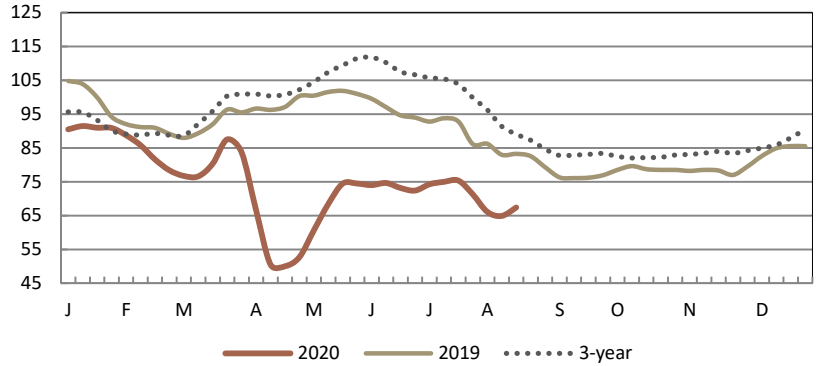

**NATIONAL COMPOSITE WEIGHTED AVERAGE**

	Wtd Avg	Change	1,000 lbs.
<b>This Week:</b>	67.39	↑ 2.50	8,946
<b>Last Week:</b>	64.89		8,939
<b>Last Year:</b>	83.24	↓ -15.85	11,751
<b>Monthly Composite Weighted Average</b>			
<b>Jul</b>	70.41		41,848

**BREAKOUT OF NATIONAL DATA**

	THIS WEEK				LAST WEEK	
	Price Range	Wtd Avg	Change	1,000 lbs.	Wtd Avg	1,000 lbs.
<b>WOGS:</b>						
Composite WOGS:	54.00 - 94.00	67.14	↑ 2.55	5,735	64.58	5,828
2.50 lbs and Lighter:	55.00 - 92.00	72.97	↑ 2.95	950	70.02	1,339
2.51 lbs to 3.50 lbs:	54.00 - 94.00	66.20	↑ 2.40	4,344	63.80	3,879
3.51 lbs and Heavier:	61.00 - 69.00	63.78	↑ 6.16	442	57.61	609
<b>Whole Birds:</b>						
Composite Whole Body:	55.00 - 96.00	67.83	↑ 2.37	3,211	65.46	3,111
3.00 lbs and Lighter:	65.00 - 96.00	78.53	↑ 9.52	569	69.01	784
3.01 lbs and Heavier:	55.00 - 96.00	65.53	↑ 1.27	2,641	64.26	2,327

**EASTERN REGION**

	THIS WEEK				LAST WEEK		
	Price Range	Majority	Wtd Avg	Change	1,000 lbs.	Wtd Avg	1,000 lbs.
Whole Body:	55.00 - 96.00	63.00 - 72.00	66.85	↑ 3.00	4,377	63.86	4,441
WOGS:	55.00 - 72.00	62.00 - 72.00	66.62	↑ 3.15	1,492	63.47	1,758
<b>NEW YORK</b>							
Whole Body:	60.00 - 71.00	62.00 - 71.00	65.38	↑ 0.96	1,190	64.42	1,330