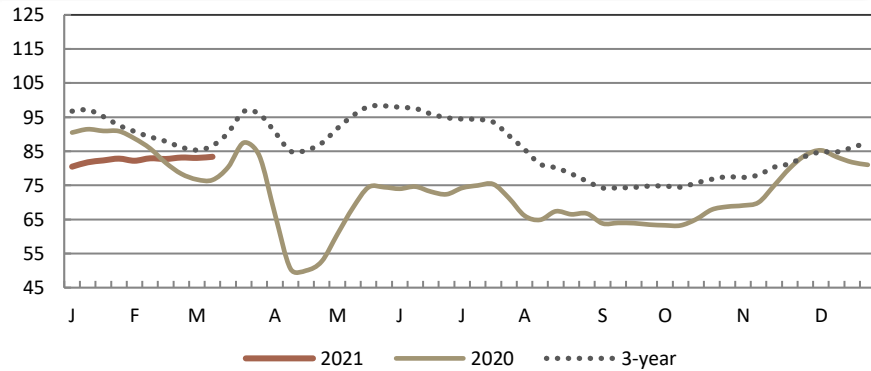

NATIONAL COMPOSITE WEIGHTED AVERAGE

	Wtd Avg	Change	1,000 lbs.
This Week:	83.37	↑ 0.32	9,772
Last Week:	83.05		9,749
Last Year:	76.58	↑ 6.79	9,729
Monthly Composite Weighted Average			
Feb	82.97		38,765

BREAKOUT OF NATIONAL DATA

	THIS WEEK			LAST WEEK	
	Price Range	Wtd Avg	Change	1,000 lbs.	Wtd Avg 1,000 lbs.
WOGS:					
Composite WOGS:	62.00 - 105.00	83.40	↓ -0.43	6,561	83.83 6,518
2.50 lbs and Lighter:	62.00 - 97.00	86.60	↓ -0.41	942	87.01 809
2.51 lbs to 3.50 lbs:	68.00 - 105.00	83.12	↓ -0.71	5,180	83.83 5,227
3.51 lbs and Heavier:	65.00 - 86.00	79.77	↑ 1.23	439	78.54 483
Whole Birds:					
Composite Whole Body:	66.00 - 115.00	82.61	↑ 1.13	3,212	81.48 3,231
3.00 lbs and Lighter:	77.00 - 112.00	86.92	↓ -0.63	700	87.55 538
3.01 lbs and Heavier:	66.00 - 115.00	81.41	↑ 1.14	2,511	80.27 2,693

EASTERN REGION

	THIS WEEK				LAST WEEK	
	Price Range	Majority	Wtd Avg	Change	1,000 lbs.	Wtd Avg 1,000 lbs.
Whole Body:	62.00 - 112.00	76.00 - 84.00	81.46	↑ 0.63	4,343	80.83 4,465
WOGS:	62.00 - 93.00	76.00 - 85.00	81.44	↑ 0.05	1,607	81.39 1,662
NEW YORK						
Whole Body:	76.00 - 90.00	76.00 - 86.00	80.84	↓ -0.16	1,296	81.00 1,260