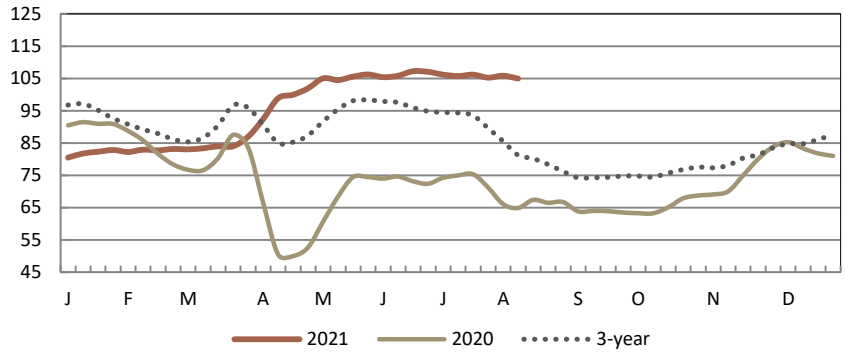

NATIONAL COMPOSITE WEIGHTED AVERAGE

	Wtd Avg	Change	1,000 lbs.
This Week:	104.96	↓ -0.88	10,656
Last Week:	105.84		10,609
Last Year:	64.89	↑ 40.07	8,939
Monthly Composite Weighted Average			
Jul	105.55		42,169

BREAKOUT OF NATIONAL DATA

	THIS WEEK				LAST WEEK	
	Price Range	Wtd Avg	Change	1,000 lbs.	Wtd Avg	1,000 lbs.
WOGS:						
Composite WOGS:	75.00 - 116.00	104.52	↓ -0.67	7,396	105.19	7,165
2.50 lbs and Lighter:	107.00 - 116.00	111.02	↓ -0.03	1,066	111.04	994
2.51 lbs to 3.50 lbs:	80.00 - 115.00	103.78	↓ -0.14	5,724	103.92	5,768
3.51 lbs and Heavier:	75.00 - 110.00	100.12	↓ -8.75	607	108.88	403
Whole Birds:						
Composite Whole Body:	77.00 - 137.00	105.95	↓ -1.24	3,260	107.19	3,444
3.00 lbs and Lighter:	102.00 - 137.00	116.37	↓ -6.48	383	122.85	547
3.01 lbs and Heavier:	77.00 - 130.00	104.56	↑ 0.33	2,877	104.24	2,897

EASTERN REGION

	THIS WEEK				LAST WEEK		
	Price Range	Majority	Wtd Avg	Change	1,000 lbs.	Wtd Avg	1,000 lbs.
Whole Body:	75.00 - 137.00	99.00 - 110.00	105.21	↓ -1.50	4,288	106.72	4,545
WOGS:	75.00 - 116.00	99.00 - 111.00	105.49	↓ -1.59	1,649	107.09	1,655
NEW YORK							
Whole Body:	94.00 - 112.00	99.00 - 111.00	103.36	↑ 0.81	1,155	102.56	1,260