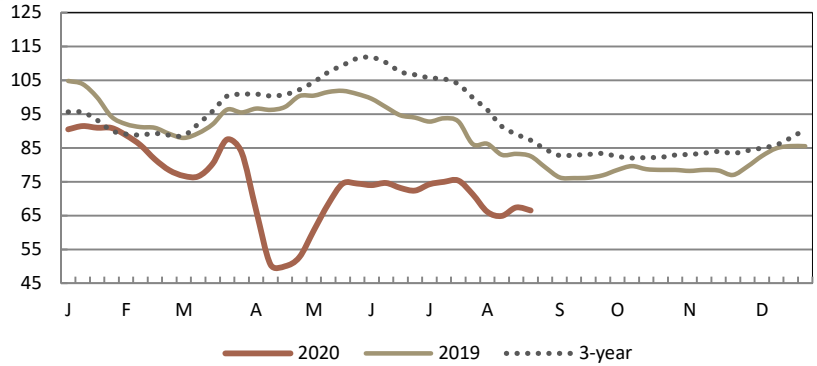

NATIONAL COMPOSITE WEIGHTED AVERAGE

	Wtd Avg	Change	1,000 lbs.
This Week:	66.50	↓ -0.88	8,366
Last Week:	67.39		8,946
Last Year:	82.55	↓ -16.05	11,241
Monthly Composite Weighted Average			
Jul	70.41		41,848

BREAKOUT OF NATIONAL DATA

	THIS WEEK				LAST WEEK	
	Price Range	Wtd Avg	Change	1,000 lbs.	Wtd Avg	1,000 lbs.
WOGS:						
Composite WOGS:	50.00 - 94.00	66.62	↓ -0.52	5,721	67.14	5,735
2.50 lbs and Lighter:	50.00 - 89.00	72.15	↓ -0.82	894	72.97	950
2.51 lbs to 3.50 lbs:	51.00 - 94.00	65.59	↓ -0.62	4,311	66.20	4,344
3.51 lbs and Heavier:	58.00 - 75.00	65.66	↑ 1.89	517	63.78	442
Whole Birds:						
Composite Whole Body:	55.00 - 96.00	66.25	↓ -1.58	2,644	67.83	3,211
3.00 lbs and Lighter:	62.00 - 96.00	72.80	↓ -5.73	322	78.53	569
3.01 lbs and Heavier:	55.00 - 96.00	65.34	↓ -0.19	2,322	65.53	2,641

EASTERN REGION

	THIS WEEK				LAST WEEK		
	Price Range	Majority	Wtd Avg	Change	1,000 lbs.	Wtd Avg	1,000 lbs.
Whole Body:	50.00 - 96.00	61.00 - 71.00	65.32	↓ -1.53	3,994	66.85	4,377
WOGS:	50.00 - 76.00	60.00 - 72.00	65.15	↓ -1.46	1,840	66.62	1,492
NEW YORK							
Whole Body:	61.00 - 74.00	63.00 - 71.00	66.21	↑ 0.82	1,190	65.38	1,190