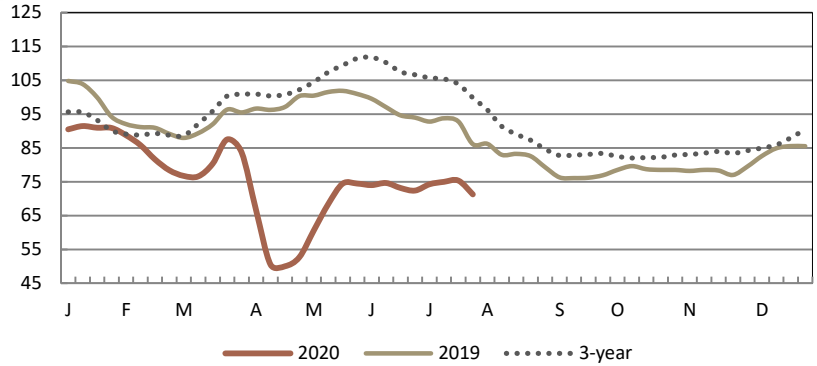

NATIONAL COMPOSITE WEIGHTED AVERAGE

	Wtd Avg	Change	1,000 lbs.
This Week:	71.25	↓ -4.09	8,496
Last Week:	75.34		8,630
Last Year:	86.11	↓ -14.86	11,583
Monthly Composite Weighted Average			
Jun	73.60		34,390

BREAKOUT OF NATIONAL DATA

	THIS WEEK				LAST WEEK	
	Price Range	Wtd Avg	Change	1,000 lbs.	Wtd Avg	1,000 lbs.
WOGS:						
Composite WOGS:	50.00 - 95.00	72.27	↓ -4.93	5,438	77.20	5,655
2.50 lbs and Lighter:	59.00 - 93.00	77.62	↓ -3.19	1,138	80.82	1,252
2.51 lbs to 3.50 lbs:	50.00 - 95.00	70.75	↓ -5.87	4,025	76.62	4,000
3.51 lbs and Heavier:	67.00 - 79.00	72.24	↑ 0.59	275	71.65	404
Whole Birds:						
Composite Whole Body:	60.00 - 95.00	69.44	↓ -2.36	3,057	71.80	2,975
3.00 lbs and Lighter:	69.00 - 95.00	76.43	↓ -5.37	442	81.80	474
3.01 lbs and Heavier:	60.00 - 95.00	68.26	↓ -1.65	2,615	69.91	2,501

EASTERN REGION

	THIS WEEK				LAST WEEK		
	Price Range	Majority	Wtd Avg	Change	1,000 lbs.	Wtd Avg	1,000 lbs.
Whole Body:	58.00 - 95.00	63.00 - 73.00	69.65	↓ -2.15	4,407	71.80	4,280
WOGS:	58.00 - 91.00	67.00 - 75.00	71.22	↓ -2.94	1,766	74.15	1,646
NEW YORK							
Whole Body:	63.00 - 75.00	63.00 - 73.00	68.73	↓ -1.09	1,295	69.82	1,276