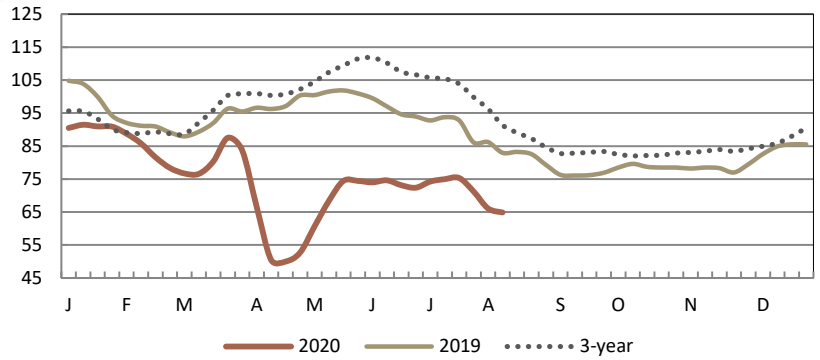

NATIONAL COMPOSITE WEIGHTED AVERAGE

	Wtd Avg	Change	1,000 lbs.
This Week:	64.89	↓ -1.22	8,939
Last Week:	66.10		8,149
Last Year:	82.97	↓ -18.08	12,639
Monthly Composite Weighted Average			
Jul	70.41		41,848

BREAKOUT OF NATIONAL DATA

	THIS WEEK				LAST WEEK	
	Price Range	Wtd Avg	Change	1,000 lbs.	Wtd Avg	1,000 lbs.
WOGS:						
Composite WOGS:	45.00 - 94.00	64.58	↓ -0.37	5,828	64.95	6,652
2.50 lbs and Lighter:	51.00 - 92.00	70.02	↑ 1.98	1,339	68.04	1,797
2.51 lbs to 3.50 lbs:	45.00 - 94.00	63.80	↑ 0.24	3,879	63.56	4,396
3.51 lbs and Heavier:	50.00 - 67.00	57.61	↓ -8.57	609	66.18	460
Whole Birds:						
Composite Whole Body:	50.00 - 96.00	65.46	↓ -5.76	3,111	71.22	1,496
3.00 lbs and Lighter:	56.00 - 96.00	69.01	↓ -6.25	784	75.26	331
3.01 lbs and Heavier:	50.00 - 94.00	64.26	↓ -5.81	2,327	70.07	1,166

EASTERN REGION

	THIS WEEK				LAST WEEK		
	Price Range	Majority	Wtd Avg	Change	1,000 lbs.	Wtd Avg	1,000 lbs.
Whole Body:	50.00 - 96.00	59.00 - 71.00	63.86	↓ -1.15	4,441	65.00	3,881
WOGS:	50.00 - 72.00	58.00 - 71.00	63.47	↓ -0.40	1,758	63.87	2,874
NEW YORK							
Whole Body:	56.00 - 71.00	60.00 - 71.00	64.42	↑ 0.48	1,330	63.94	1,155