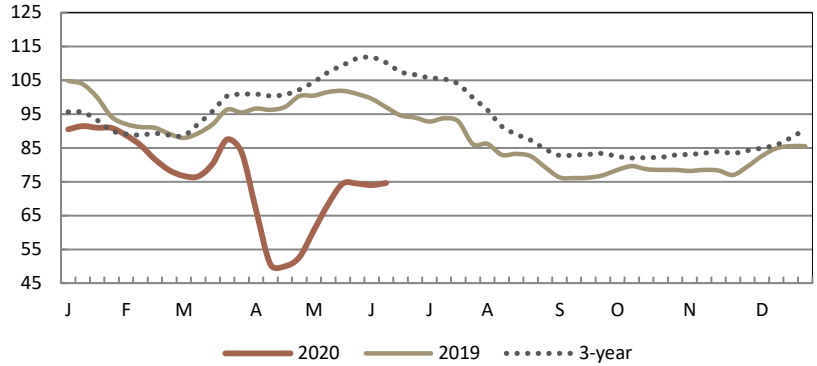

NATIONAL COMPOSITE WEIGHTED AVERAGE

	Wtd Avg	Change	1,000 lbs.
This Week:	74.62	↑ 0.62	7,850
Last Week:	74.00		8,248
Last Year:	97.03	↓ -22.41	12,176
Monthly Composite Weighted Average			
May	73.75		37,582

BREAKOUT OF NATIONAL DATA

	THIS WEEK				LAST WEEK	
	Price Range	Wtd Avg	Change	1,000 lbs.	Wtd Avg	1,000 lbs.
WOGS:						
Composite WOGS:	55.00 - 94.00	76.21	↑ 0.78	4,958	75.43	5,651
2.50 lbs and Lighter:	65.00 - 94.00	80.08	↑ 1.15	769	78.93	1,087
2.51 lbs to 3.50 lbs:	63.00 - 92.00	75.84	↑ 0.96	3,869	74.89	4,153
3.51 lbs and Heavier:	55.00 - 83.00	71.38	↓ -0.29	320	71.67	410
Whole Birds:						
Composite Whole Body:	65.00 - 103.00	71.89	↑ 1.00	2,892	70.89	2,598
3.00 lbs and Lighter:	68.00 - 100.00	73.38	↑ 0.95	1,019	72.43	436
3.01 lbs and Heavier:	65.00 - 103.00	71.07	↑ 0.50	1,873	70.57	2,162

EASTERN REGION

	THIS WEEK				LAST WEEK		
	Price Range	Majority	Wtd Avg	Change	1,000 lbs.	Wtd Avg	1,000 lbs.
Whole Body:	55.00 - 100.00	65.00 - 74.00	71.50	↑ 0.08	3,668	71.42	3,527
WOGS:	55.00 - 88.00	73.00 - 78.00	74.04	↓ -1.25	1,300	75.29	1,448
NEW YORK							
Whole Body:	65.00 - 88.00	64.00 - 74.00	71.56	↓ -0.84	1,189	72.39	1,219