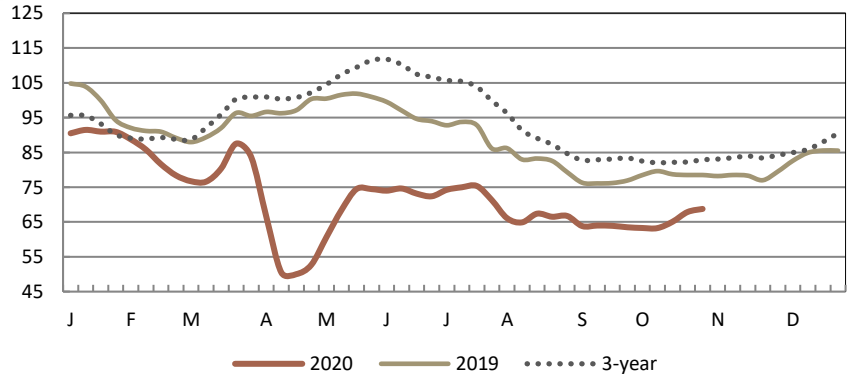

**NATIONAL COMPOSITE WEIGHTED AVERAGE**

	Wtd Avg	Change	1,000 lbs.
<b>This Week:</b>	68.75	↑ 0.88	8,877
<b>Last Week:</b>	67.87		8,442
<b>Last Year:</b>	78.31	↓ -9.56	10,515
<b>Monthly Composite Weighted Average</b>			
<b>Sep</b>	63.58		45,370

**BREAKOUT OF NATIONAL DATA**

	THIS WEEK			LAST WEEK		
	Price Range	Wtd Avg	Change	1,000 lbs.	Wtd Avg	1,000 lbs.
<b>WOGS:</b>						
Composite WOGS:	51.00 - 92.00	70.37	↑ 1.11	5,698	69.26	5,695
2.50 lbs and Lighter:	51.00 - 92.00	77.46	↑ 1.47	963	75.99	986
2.51 lbs to 3.50 lbs:	62.00 - 81.00	68.99	↑ 0.49	4,333	68.50	4,339
3.51 lbs and Heavier:	63.00 - 72.00	68.26	↑ 8.03	403	60.23	370
<b>Whole Birds:</b>						
Composite Whole Body:	56.00 - 96.00	65.84	↑ 0.87	3,178	64.97	2,747
3.00 lbs and Lighter:	68.00 - 93.00	75.11	↑ 0.78	495	74.32	367
3.01 lbs and Heavier:	56.00 - 96.00	64.14	↑ 0.60	2,684	63.53	2,380

**EASTERN REGION**

	THIS WEEK				LAST WEEK		
	Price Range	Majority	Wtd Avg	Change	1,000 lbs.	Wtd Avg	1,000 lbs.
Whole Body:	51.00 - 93.00	56.00 - 69.00	66.94	↑ 1.76	4,385	65.18	4,038
WOGS:	51.00 - 82.00	64.00 - 74.00	70.40	↑ 2.91	1,652	67.50	1,652
<b>NEW YORK</b>							
Whole Body:	56.00 - 74.00	59.00 - 74.00	65.28	↑ 0.12	1,295	65.17	1,260