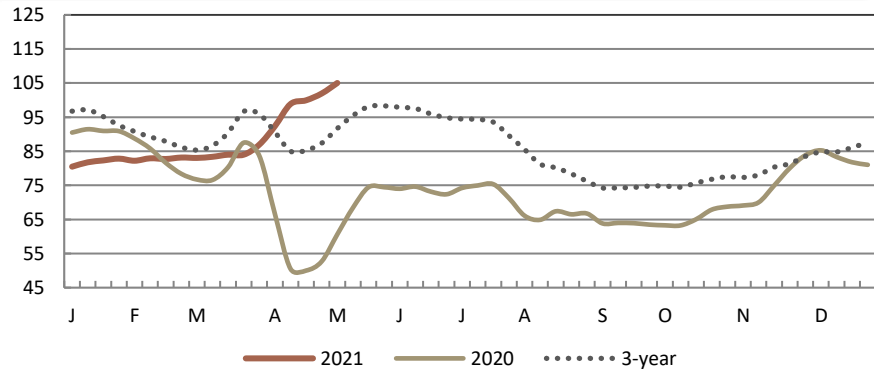

NATIONAL COMPOSITE WEIGHTED AVERAGE

	Wtd Avg	Change	1,000 lbs.
This Week:	105.03	↑ 3.08	10,700
Last Week:	101.95		10,543
Last Year:	60.63	↑ 44.40	8,303
Monthly Composite Weighted Average			
Apr	101.50		41,450

BREAKOUT OF NATIONAL DATA

	THIS WEEK				LAST WEEK	
	Price Range	Wtd Avg	Change	1,000 lbs.	Wtd Avg	1,000 lbs.
WOGS:						
Composite WOGS:	80.00 - 119.00	104.72	↑ 2.85	7,290	101.87	7,302
2.50 lbs and Lighter:	104.00 - 115.00	108.86	↑ 1.68	1,076	107.18	652
2.51 lbs to 3.50 lbs:	80.00 - 119.00	103.98	↑ 2.38	5,784	101.61	6,285
3.51 lbs and Heavier:	101.00 - 106.00	104.23	↑ 7.28	430	96.95	365
Whole Birds:						
Composite Whole Body:	94.00 - 140.00	105.70	↑ 3.58	3,410	102.12	3,241
3.00 lbs and Lighter:	99.50 - 135.00	113.75	↑ 8.84	728	104.92	1,095
3.01 lbs and Heavier:	94.00 - 140.00	103.52	↑ 2.82	2,681	100.69	2,146

EASTERN REGION

	THIS WEEK				LAST WEEK		
	Price Range	Majority	Wtd Avg	Change	1,000 lbs.	Wtd Avg	1,000 lbs.
Whole Body:	82.00 - 135.00	97.00 - 108.00	104.58	↑ 3.39	4,595	101.19	4,316
WOGS:	82.00 - 113.00	99.00 - 110.00	105.25	↑ 3.33	1,696	101.93	1,507
NEW YORK							
Whole Body:	96.00 - 110.00	96.00 - 109.00	101.69	↑ 2.74	1,247	98.94	1,225