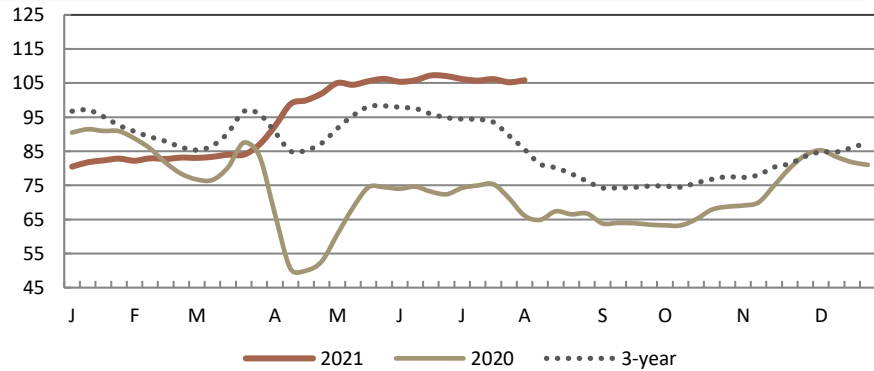

NATIONAL COMPOSITE WEIGHTED AVERAGE

	Wtd Avg	Change	1,000 lbs.
This Week:	105.84	↑ 0.59	10,609
Last Week:	105.24		10,644
Last Year:	68.10	↑ 37.74	8,149
Monthly Composite Weighted Average			
Jun	106.39		49,164

BREAKOUT OF NATIONAL DATA

	THIS WEEK			LAST WEEK		
	Price Range	Wtd Avg	Change	1,000 lbs.	Wtd Avg	1,000 lbs.
WOGS:						
Composite WOGS:	71.00 - 116.00	105.19	↑ 0.34	7,165	104.84	7,362
2.50 lbs and Lighter:	108.00 - 116.00	111.04	↑ 0.01	994	111.03	1,004
2.51 lbs to 3.50 lbs:	71.00 - 115.00	103.92	↑ 0.20	5,768	103.72	5,871
3.51 lbs and Heavier:	80.00 - 111.00	108.88	↑ 3.22	403	105.66	486
Whole Birds:						
Composite Whole Body:	77.00 - 137.00	107.19	↑ 1.05	3,444	106.14	3,282
3.00 lbs and Lighter:	110.00 - 137.00	122.85	↑ 10.83	547	112.02	788
3.01 lbs and Heavier:	77.00 - 133.00	104.24	↓ -0.05	2,897	104.28	2,494

EASTERN REGION

	THIS WEEK				LAST WEEK		
	Price Range	Majority	Wtd Avg	Change	1,000 lbs.	Wtd Avg	1,000 lbs.
Whole Body:	71.00 - 137.00	99.00 - 111.00	106.72	↑ 1.39	4,545	105.33	4,557
WOGS:	71.00 - 116.00	99.00 - 112.00	107.09	↑ 1.53	1,655	105.56	1,820
NEW YORK							
Whole Body:	90.00 - 111.00	99.00 - 109.00	102.56	↓ -0.12	1,260	102.68	1,190