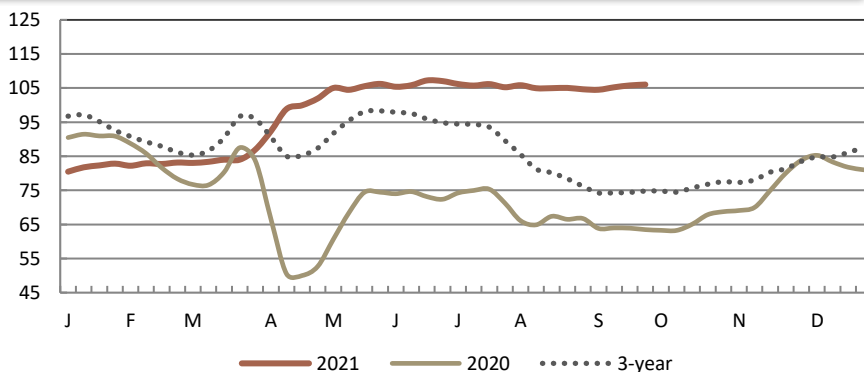

NATIONAL COMPOSITE WEIGHTED AVERAGE

	Wtd Avg	Change	1,000 lbs.
This Week:	106.03	↑ 0.25	11,082
Last Week:	105.78		10,288
Last Year:	63.48	↑ 42.55	9,021
Monthly Composite Weighted Average			
Aug	104.80		44,495

BREAKOUT OF NATIONAL DATA

	THIS WEEK			LAST WEEK		
	Price Range	Wtd Avg	Change	1,000 lbs.	Wtd Avg	1,000 lbs.
WOGS:						
Composite WOGS:	80.00 - 116.00	106.00	↑ 0.48	7,389	105.51	6,961
2.50 lbs and Lighter:	105.00 - 116.00	108.87	↓ -1.00	1,217	109.88	1,090
2.51 lbs to 3.50 lbs:	80.00 - 116.00	105.21	↑ 0.69	5,850	104.51	5,570
3.51 lbs and Heavier:	99.00 - 116.00	109.52	↑ 1.28	322	108.24	301
Whole Birds:						
Composite Whole Body:	77.00 - 134.00	106.09	↓ -0.24	3,693	106.33	3,327
3.00 lbs and Lighter:	102.00 - 132.00	110.41	↑ 0.34	849	110.08	1,067
3.01 lbs and Heavier:	77.00 - 134.00	104.80	↑ 0.23	2,844	104.57	2,260

EASTERN REGION

	THIS WEEK				LAST WEEK		
	Price Range	Majority	Wtd Avg	Change	1,000 lbs.	Wtd Avg	1,000 lbs.
Whole Body:	77.00 - 132.00	99.00 - 112.00	106.26	↓ -0.20	4,446	106.46	3,984
WOGS:	95.00 - 116.00	104.00 - 113.00	108.12	↑ 0.77	1,484	107.35	1,343
NEW YORK							
Whole Body:	95.00 - 113.00	100.00 - 112.00	103.93	↓ -0.36	1,290	104.29	1,085